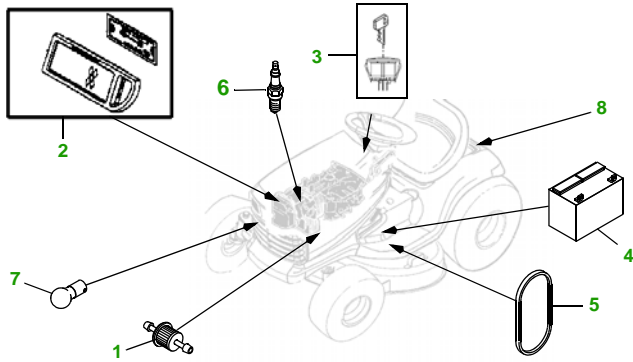

MAINTENANCE REMINDER SHEET

102 with 42" EdgeDeck

Lawn Tractor

Tractor S/N

42" Edge Deck

Deck S/N

Key	Part No.	Description
1	AM116304	FUEL FILTER - IN-LINE
	GY20709	FUEL FILTER (PACKAGE)
2	GY20573	AIR FILTER KIT (PACKAGE)
3	GY20680	KEY (PACKAGE)
	GY20074	IGNITION SWITCH
4	TY23017	BATTERY
5	GX22036	BELT - TRACTION DRIVE

Key	Part No.	Description
6	M78543	SPARK PLUG
7	AD2062R	HEADLIGHT BULB
8	GX22166	FUEL CAP
9	GX20072	BELT (PACKAGE)
10	GX10168	GAGE WHEEL
11	AM137333	KIT - 3N1 BLADE - STANDARD
	GY20850	BLADE - (PKG) (PACKAGED QTY - 2 BLADES)

Service Recommendations

"As Needed" Parts

Qty	Part No	Item	Qty or Capacity	Change Interval in Hours
9	TY22029 or TY22076	1 Qt. Engine Oil Turf Gard @ 10W30 2 1/2 Gal. Engine Oil Turf Gard @ 10W30	1.5 qt	8/50/100/150/200/250
5	GY20573	Air Filter Kit	1	50/100/150/200/250
5	AM116304	Fuel Filter	1	50/100/150/200/250
5	M78543	Spark Plug	1	50/100/150/200/250
2	TY6341	JD Multi Purpose SD Polyurea Grease		As Needed