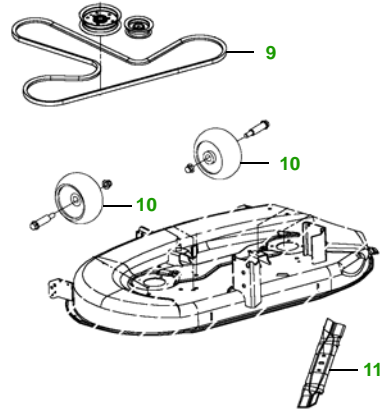

MAINTENANCE REMINDER SHEET

102 with 42" EdgeDeck

Lawn Tractor

Tractor S/N

42" Edge Deck

Deck S/N

Key	Part No.	Description
1	AM116304	FUEL FILTER - IN-LINE
	GY20709	FUEL FILTER (PACKAGE)
2	GY20573	AIR FILTER KIT (PACKAGE)
3	GY20680	KEY (PACKAGE)
	GY20074	IGNITION SWITCH
4	TY23017	BATTERY
5	GX22036	BELT - TRACTION DRIVE

Key	Part No.	Description
6	M78543	SPARK PLUG
7	AD2062R	HEADLIGHT BULB
8	GX22166	FUEL CAP
9	GX20072	BELT (PACKAGE)
10	GX10168	GAGE WHEEL
11	AM137333	KIT - 3N1 BLADE - STANDARD
	GY20850	BLADE - (PKG) (PACKAGED QTY - 2 BLADES)

Service Recommendations

"As Needed" Parts

Qty	Part No	Item	Qty or Capacity	Change Interval in Hours
9	TY22029 or TY22076	1 Qt. Engine Oil Turf Gard @ 10W30 2 1/2 Gal. Engine Oil Turf Gard @ 10W30	1.5 qt	8/50/100/150/200/250
5	GY20573	Air Filter Kit	1	50/100/150/200/250
5	AM116304	Fuel Filter	1	50/100/150/200/250
5	M78543	Spark Plug	1	50/100/150/200/250
2	TY6341	JD Multi Purpose SD Polyurea Grease		As Needed

Qty	Part No	Item
1	AM137333	Kit - 3N1 Blade - Standard
1	GY20850	Blade Kit
1	GY20072	Belt - Mower deck
1	GX22036	Belt - Traction Drive
1	GY20680	Key Padded
1	GX22166	Fuel Cap
1	TY15272	Mower Deck Leveling Gauge
1	TY15410	Grease Gun