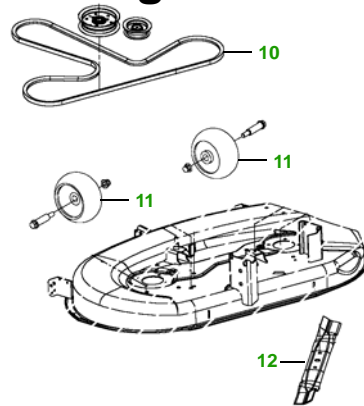

MAINTENANCE REMINDER SHEET

115 with 42" Edge Deck

Lawn Tractor

Tractor S/N

42" Edge Deck

Deck S/N

Key	Part No.	Description
1	AM125424	OIL FILTER
	GY20577	OIL FILTER (PACKAGE)
2	AM116304	FUEL FILTER - IN-LINE
	GY20709	FUEL FILTER (PACKAGE)
3	GY20573	AIR FILTER KIT (PACKAGE)
4	GY20680	KEY (PACKAGE)
	GY20074	IGNITION SWITCH
5	TY23017	BATTERY

Key	Part No.	Description
6	GX20006	BELT - TRACTION DRIVE
7	M78543	SPARK PLUG
8	AD2062R	HEADLIGHT BULB
9	GX22166	FUEL CAP
10	GX20072	BELT (PACKAGE)
11	GX10168	GAGE WHEEL
12	AM137333	KIT - 3N1 BLADE - STANDARD
	GY20850	BLADE - (PKG) (PACKAGED QTY - 2 BLADES)

Qty	Part No	Item
1	AM137333	Kit - 3N1 Blade - Standard
1	GY20850	Blade Kit
1	GY20072	Belt - Mower deck
1	GX20006	Belt - Traction Drive
1	GY20680	Key Padded
1	GX22166	Fuel Cap
1	TY15272	Mower Deck Leveling Gauge
1	TY15410	Grease Gun