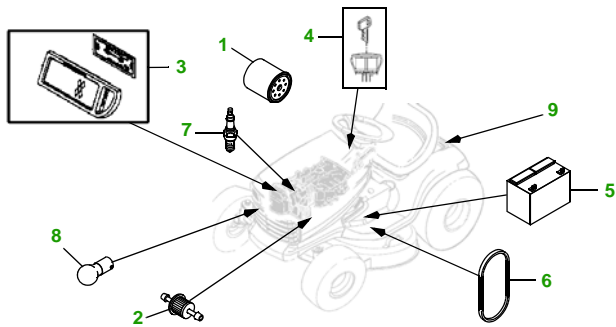

MAINTENANCE REMINDER SHEET

115 with 42" Edge Deck

Lawn Tractor

Tractor S/N

42" Edge Deck

Deck S/N

Key	Part No.	Description
1	AM125424	OIL FILTER
	GY20577	OIL FILTER (PACKAGE)
2	AM116304	FUEL FILTER - IN-LINE
	GY20709	FUEL FILTER (PACKAGE)
3	GY20573	AIR FILTER KIT (PACKAGE)
4	GY20680	KEY (PACKAGE)
	GY20074	IGNITION SWITCH
5	TY23017	BATTERY

Key	Part No.	Description
6	GX20006	BELT - TRACTION DRIVE
7	M78543	SPARK PLUG
8	AD2062R	HEADLIGHT BULB
9	GX22166	FUEL CAP
10	GX20072	BELT (PACKAGE)
11	GX10168	GAGE WHEEL
12	AM137333	KIT - 3N1 BLADE - STANDARD
	GY20850	BLADE - (PKG) (PACKAGED QTY - 2 BLADES)

Service Recommendations

"As Needed" Parts

Qty	Part No	Item	Qty or Capacity	Change Interval in Hours
5	AM125424	Oil Filter	1	50/100/150/200/250
9	TY22029	1 Qt. Engine Oil Turf Gard® 10W30	1.5 qt	8/50/100/150/200/250
1	TY22076	2 1/2 Gal. Engine Oil Turf Gard® 10W30		
5	GY20573	Air Filter Kit	1	50/100/150/200/250
5	AM116304	Fuel Filter	1	50/100/150/200/250
5	M78543	Spark Plug	1	50/100/150/200/250
2	TY6341	JD Multi Purpose SD Polyurea Grease		As Needed