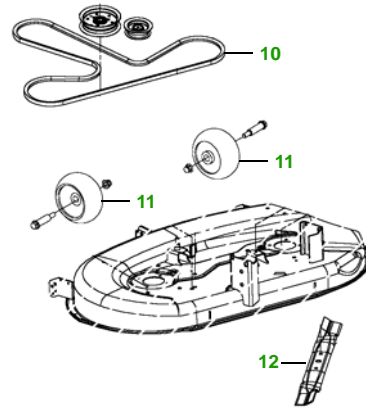

MAINTENANCE REMINDER SHEET

125, 135 with 42" Edge Deck

Lawn Tractors

Tractor S/N

42" Edge Deck

Deck S/N

Key	Part No.	Description
1	AM125424	OIL FILTER
	GY20577	OIL FILTER (PACKAGE)
2	AM116304	FUEL FILTER - IN-LINE
	GY20709	FUEL FILTER (PACKAGE)
3	GY20575	AIR CLEANER (PACKAGE)
4	GY20680	KEY (PACKAGE)
	GY20074	IGNITION SWITCH
5	TY23017	BATTERY

Key	Part No.	Description
6	GX20006	BELT - TRACTION DRIVE
7	M78543	SPARK PLUG
8	AD2062R	HEADLIGHT BULB
9	GX22166	FUEL CAP
10	GX20072	BELT (PACKAGE)
11	GX10168	GAGE WHEEL
12	AM137333	KIT - 3N1 BLADE - STANDARD
	GX20850	BLADE - (PKG) (PACKAGED QTY - 2 BLADES)

Qty	Part No	Item
1	AM137333	Kit - 3N1 Blade - Standard
1	GX20850	Blade Kit
1	GY20072	Belt - Mower deck
1	GX20006	Belt - Traction Drive
1	GY20680	Key
1	GX22166	Fuel Cap
1	TY15272	Mower Deck Leveling Gauge
1	TY15410	Grease Gun