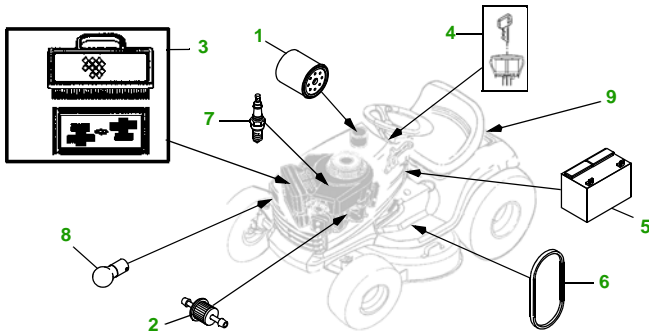

MAINTENANCE REMINDER SHEET

125, 135 with 42" Edge Deck

Lawn Tractors

Tractor S/N

42" Edge Deck

Deck S/N

Key	Part No.	Description
1	AM125424	OIL FILTER
	GY20577	OIL FILTER (PACKAGE)
2	AM116304	FUEL FILTER - IN-LINE
	GY20709	FUEL FILTER (PACKAGE)
3	GY20575	AIR CLEANER (PACKAGE)
4	GY20680	KEY (PACKAGE)
	GY20074	IGNITION SWITCH
5	TY23017	BATTERY

Key	Part No.	Description
6	GX20006	BELT - TRACTION DRIVE
7	M78543	SPARK PLUG
8	AD2062R	HEADLIGHT BULB
9	GX22166	FUEL CAP
10	GX20072	BELT (PACKAGE)
11	GX10168	GAGE WHEEL
12	AM137333	KIT - 3N1 BLADE - STANDARD
	GX20850	BLADE - (PKG) (PACKAGED QTY - 2 BLADES)