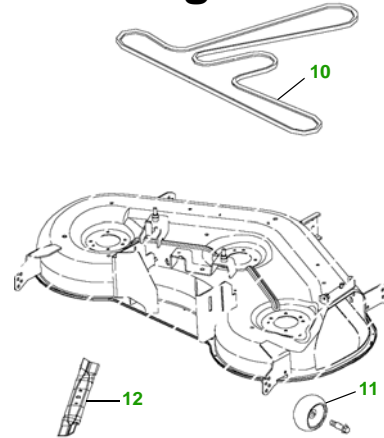

48" Edge Deck

Deck S/N

Key	Part No.	Description
1	AM125424	OIL FILTER
	GY20577	OIL FILTER (PACKAGE)
2	AM116304	FUEL FILTER - IN-LINE
	GY20709	FUEL FILTER (PACKAGE)
3	GY20575	AIR CLEANER KIT (PACKAGE)
4	GY20680	KEY (PACKAGE)
	GY20074	IGNITION SWITCH
5	TY23017	BATTERY

Key	Part No.	Description
6	GX20006	BELT - TRACTION DRIVE
7	M78543	SPARK PLUG
8	AD2062R	HEADLIGHT BULB
9	GX22166	FUEL CAP
10	GX21833	BELT (PACKAGE)
11	GX10168	GAGE WHEEL
12	GX21784	BLADE (3 REQUIRED)
	GY20852	BLADE - (PKG) (PACKAGED QTY - 3 BLADES)

Service Recommendations

"As Needed" Parts

Qty	Part No	Item	Qty or Capacity	Change Interval in Hours
5	AM125424	Oil Filter	1	50/100/150/200/250
12	TY22029 or TY22076	1 Qt. Engine Oil Turf Gard @ 10W30 2 1/2 Gal. Engine Oil Turf Gard @ 10W30	2.0 qt	8/50/100/150/200/250
5	GY20575	Air Filter Kit	1	50/100/150/200/250
5	AM116304	Fuel Filter	1	50/100/150/200/250
10	M78543	Spark Plug	2	50/100/150/200/250
2	TY6341	JD Multi Purpose SD Polyurea Grease		As Needed

Qty	Part No	Item
1	GY20852	Blade Kit
1	GX21833	Belt - Mower deck
1	GX20006	Belt - Traction Drive
1	GY20680	Key
1	GX22166	Fuel Cap
1	TY15272	Mower Deck Leveling Gauge
1	TY15410	Grease Gun

Dealer Name
Contact Name
Dealer Phone No

Home Maintenance Kit

Unit	Kit Number
155C	LG230

JOHN DEERE