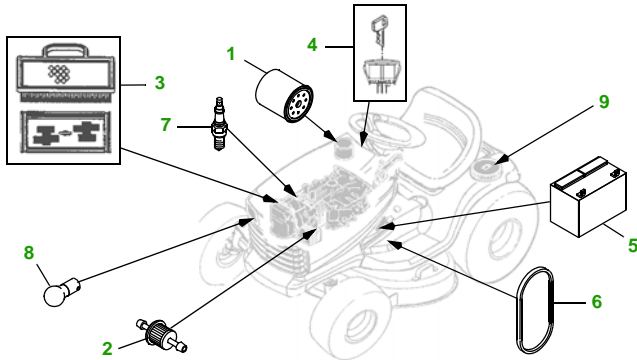

MAINTENANCE REMINDER SHEET

155C with 48" Edge Deck

Lawn Tractor

Tractor S/N