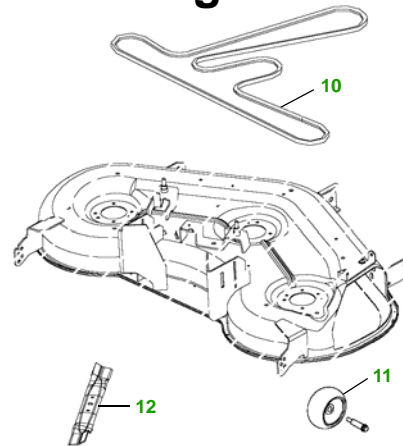

MAINTENANCE REMINDER SHEET

190C with 54" Edge Deck

Lawn Tractor

Tractor S/N

54" Edge Deck

Deck S/N

Key	Part No.	Description
1	AM125424	OIL FILTER
	GY20577	OIL FILTER (PACKAGE)
2	AM116304	FUEL FILTER - IN-LINE
	GY20709	FUEL FILTER (PACKAGE)
3	GY20575	AIR CLEANER KIT (PACKAGE)
4	GY20680	KEY (PACKAGE)
	GY20074	IGNITION SWITCH
5	TY23017	BATTERY

Key	Part No.	Description
6	GX21986	BELT - TRACTION DRIVE
7	M78543	SPARK PLUG
8	AD2062R	HEADLIGHT BULB
9	GX22166	FUEL CAP
10	GX21395	BELT
11	GX10168	GAGE WHEEL
12	GY20679	BLADE - (PKG) (PACKAGED QTY - 3 BLADES)

Qty	Part No	Item
1	GY20679	Blade Kit
1	GX21395	Belt - Mower deck
1	GX21986	Belt - Traction Drive
1	GY20680	Key
1	GX22166	Fuel Cap
1	TY15272	Mower Deck Leveling Gauge
1	TY15410	Grease Gun

Mulch KitBG20304