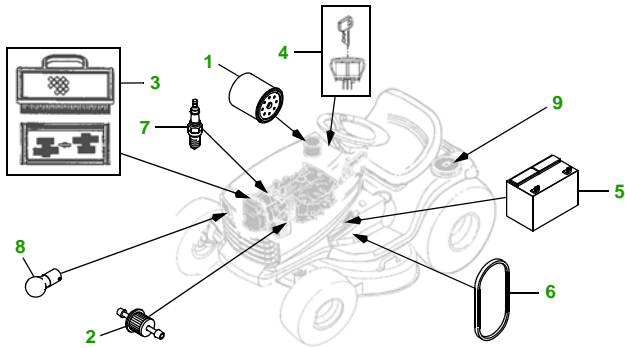

MAINTENANCE REMINDER SHEET

190C with 54" Edge Deck

Lawn Tractor

Tractor S/N

54" Edge Deck

Deck S/N

Key	Part No.	Description
1	AM125424	OIL FILTER
	GY20577	OIL FILTER (PACKAGE)
2	AM116304	FUEL FILTER - IN-LINE
	GY20709	FUEL FILTER (PACKAGE)
3	GY20575	AIR CLEANER KIT (PACKAGE)
4	GY20680	KEY (PACKAGE)
	GY20074	IGNITION SWITCH
5	TY23017	BATTERY

Key	Part No.	Description
6	GX21986	BELT - TRACTION DRIVE
7	M78543	SPARK PLUG
8	AD2062R	HEADLIGHT BULB
9	GX22166	FUEL CAP
10	GX21395	BELT
11	GX10168	GAGE WHEEL
12	GY20679	BLADE - (PKG) (PACKAGED QTY - 3 BLADES)