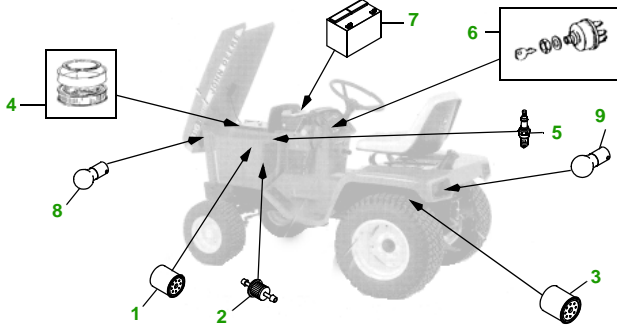

MAINTENANCE REMINDER SHEET

316 with 48" Deck

Lawn & Garden Tractor

Tractor S/N