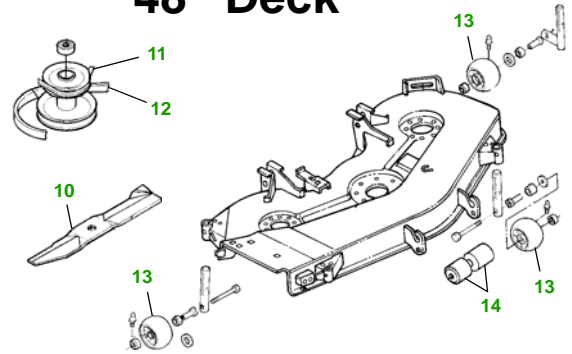

MAINTENANCE REMINDER SHEET

318 with 48" Deck

Lawn & Garden Tractor

Tractor S/N

48" Deck

Deck S/N

Key	Part No.	Description
1	AM101207	ENGINE OIL FILTER
2	AM116304	FUEL FILTER IN-LINE
3	AM39653	TRANSAXLE OIL FILTER
4	HE1401496	FOAM AIR FILTER ELEMENT
	HE1401912	PAPER AIR FILTER ELEMENT
5	AM132420	SPARK PLUG
6	M40718	KEY
	AM38227	IGNITION SWITCH
7	TY6192	BATTERY (DRY)
8	AD2062R	HEADLIGHT BULB

Key	Part No.	Description
9	AR62407	TAIL LIGHT BULB
10	M115495	BLADE - STANDARD
	M135589	BLADE - HIGH LIFT
	M113517	BLADE - MULCHING
11	M119872	BELT - PRIMARY
12	M119685	BELT - SECONDARY
13	M111489	GAGE WHEEL- FRONT
	AM115488	GAGE WHEEL- REAR
14	M113955	ROLLER