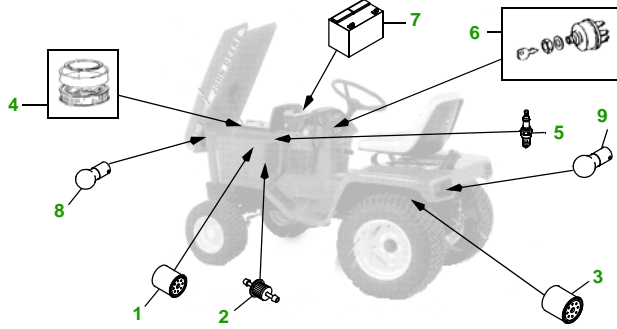

MAINTENANCE REMINDER SHEET

318 with 48" Deck

Lawn & Garden Tractor

Tractor S/N

48" Deck

Deck S/N

Key	Part No.	Description
1	AM101207	ENGINE OIL FILTER
2	AM116304	FUEL FILTER IN-LINE
3	AM39653	TRANSAXLE OIL FILTER
4	HE1401496	FOAM AIR FILTER ELEMENT
	HE1401912	PAPER AIR FILTER ELEMENT
5	AM132420	SPARK PLUG
6	M40718	KEY
	AM38227	IGNITION SWITCH
7	TY6192	BATTERY (DRY)
8	AD2062R	HEADLIGHT BULB

Key	Part No.	Description
9	AR62407	TAIL LIGHT BULB
10	M115495	BLADE - STANDARD
	M135589	BLADE - HIGH LIFT
	M113517	BLADE - MULCHING
11	M119872	BELT - PRIMARY
12	M119685	BELT - SECONDARY
13	M111489	GAGE WHEEL- FRONT
	AM115488	GAGE WHEEL- REAR
14	M113955	ROLLER