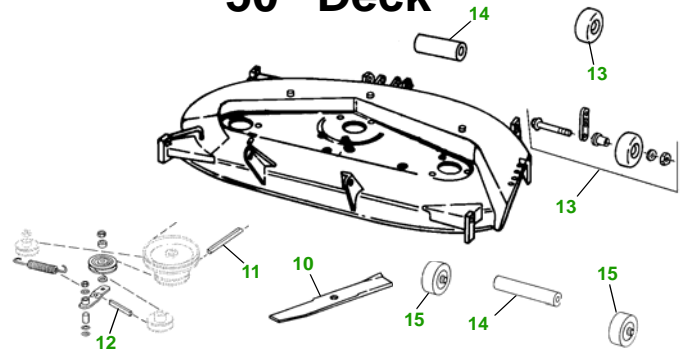

## 318 with 50" Deck

### 50" Deck

Deck S/N

Key	Part No.	Description
1	AM101207	ENGINE OIL FILTER
2	AM116304	FUEL FILTER IN-LINE
3	AM39653	TRANSAXLE OIL FILTER
4	HE1401496	FOAM AIR FILTER ELEMENT
	HE1401912	PAPER AIR FILTER ELEMENT
5	AM132420	SPARK PLUG
6	M40718	KEY
	AM38227	IGNITION SWITCH
7	TY6192	BATTERY (DRY)
8	AD2062R	HEADLIGHT BULB