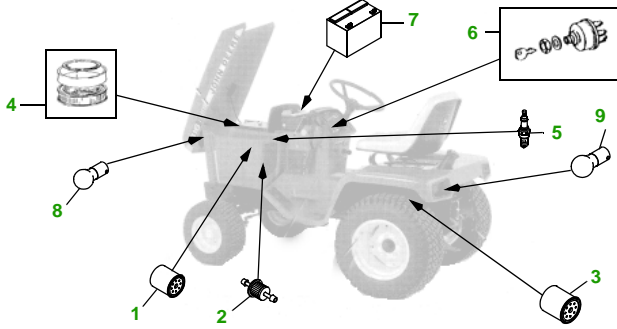

MAINTENANCE REMINDER SHEET

318 with 50" Deck

Lawn & Garden Tractor

Tractor S/N