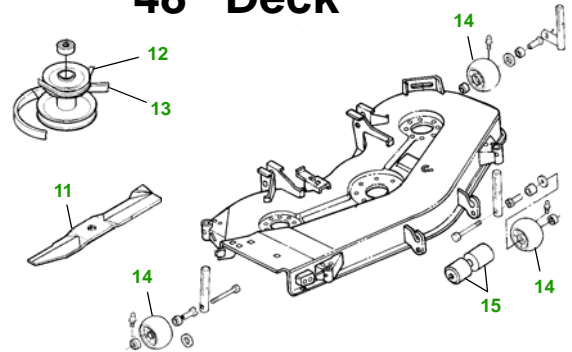

MAINTENANCE REMINDER SHEET

322 with 48" Deck

Lawn & Garden Tractor

Tractor S/N

48" Deck

Deck S/N

Key	Part No.	Description
1	M806418	ENGINE OIL FILTER
2	AM876035	FUEL FILTER IN-LINE
3	AM39653	TRANSAXLE OIL FILTER
4	AM104231	AIR FIL ELE - PRIMARY (S/N —999000)
	AM108242	AIR FIL ELE - SECONDARY (S/N —999000)
	AM108242	AIR FIL ELE - PRIMARY (S/N 010001—)
	M94734	AIR FIL ELE - SECONDARY (S/N 010001—)
5	M802138	SPARK PLUG
6	M811281	BELT - FAN
7	AR51481	KEY
	AR58126	IGNITION SWITCH

Key	Part No.	Description
8	TY25221	BATTERY (DRY)
9	AD2062R	HEADLIGHT BULB
10	AR62407	TAIL LIGHT BULB
11	M115495	BLADE - STANDARD
	M135589	BLADE - HIGH LIFT
	M113517	BLADE - MULCHING
12	M119871	BELT - PRIMARY
13	M119685	BELT - SECONDARY
14	M111489	GAGE WHEEL- FRONT
	AM115488	GAGE WHEEL- REAR
15	M113955	ROLLER