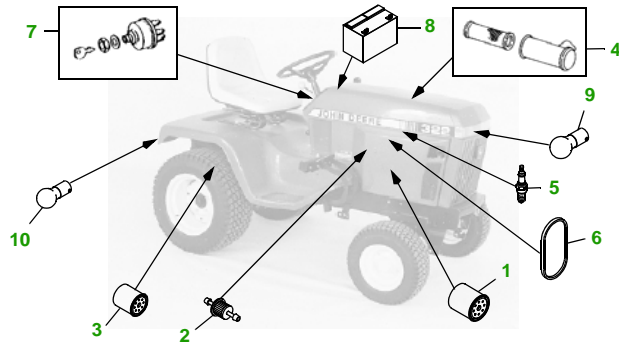

MAINTENANCE REMINDER SHEET

322 with 48" Deck

Lawn & Garden Tractor

Tractor S/N

48" Deck

Deck S/N

Key	Part No.	Description
1	M806418	ENGINE OIL FILTER
2	AM876035	FUEL FILTER IN-LINE
3	AM39653	TRANSAXLE OIL FILTER
4	AM104231	AIR FIL ELE - PRIMARY (S/N —999000)
	AM108242	AIR FIL ELE - SECONDARY (S/N —999000)
	AM108242	AIR FIL ELE - PRIMARY (S/N 010001—)
	M94734	AIR FIL ELE - SECONDARY (S/N 010001—)
5	M802138	SPARK PLUG
6	M811281	BELT - FAN
7	AR51481	KEY
	AR58126	IGNITION SWITCH

Key	Part No.	Description
8	TY25221	BATTERY (DRY)
9	AD2062R	HEADLIGHT BULB
10	AR62407	TAIL LIGHT BULB
11	M115495	BLADE - STANDARD
	M135589	BLADE - HIGH LIFT
	M113517	BLADE - MULCHING
12	M119871	BELT - PRIMARY
13	M119685	BELT - SECONDARY
14	M111489	GAGE WHEEL- FRONT
	AM115488	GAGE WHEEL- REAR
15	M113955	ROLLER