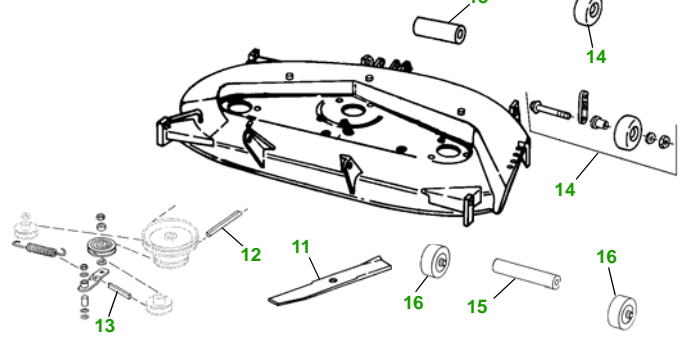

MAINTENANCE REMINDER SHEET

322 with 50" Deck

Lawn & Garden Tractor

Tractor S/N

50" Deck

Deck S/N

Key	Part No.	Description
1	M806418	ENGINE OIL FILTER
2	AM876035	FUEL FILTER IN-LINE
3	AM39653	TRANSAXLE OIL FILTER
4	AM104231	AIR FIL ELE - PRIMARY (S/N —999000)
	AM108242	AIR FIL ELE - SECONDARY (S/N —999000)
	AM108242	AIR FIL ELE - PRIMARY (S/N 010001—)
	M94734	AIR FIL ELE - SECONDARY (S/N 010001—)
5	M802138	SPARK PLUG
6	M811281	BELT - FAN
7	AR51481	KEY
	AR58126	IGNITION SWITCH

Key	Part No.	Description
8	TY25221	BATTERY (DRY)
9	AD2062R	HEADLIGHT BULB
10	AR62407	TAIL LIGHT BULB
11	M86209	BLADE - STANDARD
	M76461	BLADE - MED LIFT
12	M89112	BELT - PRIMARY
13	M41668	BELT - SECONDARY
14	AM116299	KIT - GAGE WHEEL - FRONT
	M84690	GAGE WHEEL - FRONT
15	M113955	ROLLER - ALSO ORDER M114002
16	AM32639	GAGE WHEEL - REAR