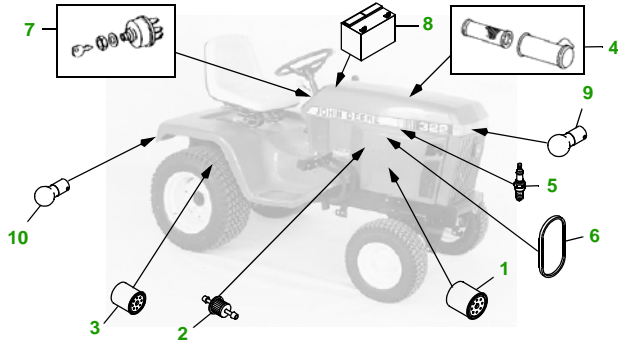

MAINTENANCE REMINDER SHEET

322 with 50" Deck

Lawn & Garden Tractor

Tractor S/N

50" Deck

Deck S/N

Key	Part No.	Description
1	M806418	ENGINE OIL FILTER
2	AM876035	FUEL FILTER IN-LINE
3	AM39653	TRANSAXLE OIL FILTER
4	AM104231	AIR FIL ELE - PRIMARY (S/N —999000)
	AM108242	AIR FIL ELE - SECONDARY (S/N —999000)
	AM108242	AIR FIL ELE - PRIMARY (S/N 010001—)
	M94734	AIR FIL ELE - SECONDARY (S/N 010001—)
5	M802138	SPARK PLUG
6	M811281	BELT - FAN
7	AR51481	KEY
	AR58126	IGNITION SWITCH

Key	Part No.	Description
8	TY25221	BATTERY (DRY)
9	AD2062R	HEADLIGHT BULB
10	AR62407	TAIL LIGHT BULB
11	M86209	BLADE - STANDARD
	M76461	BLADE - MED LIFT
12	M89112	BELT - PRIMARY
13	M41668	BELT - SECONDARY
14	AM116299	KIT - GAGE WHEEL - FRONT
	M84690	GAGE WHEEL - FRONT
15	M113955	ROLLER - ALSO ORDER M114002
16	AM32639	GAGE WHEEL - REAR