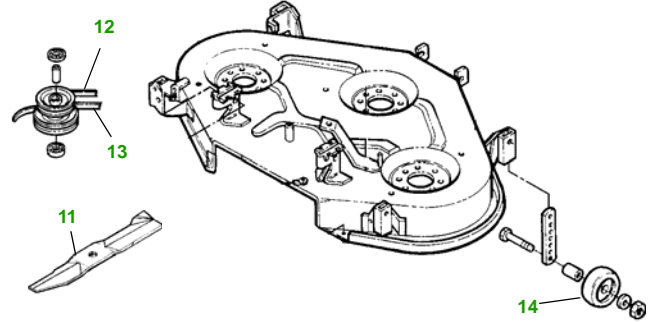

MAINTENANCE REMINDER SHEET

325 with 44M Deck

Lawn & Garden Tractor

Tractor S/N

44" Mulching Deck

Deck S/N

Key	Part No.	Description
1	AM107423	ENGINE OIL FILTER
2	AM116304	FUEL FILTER IN-LINE
3	AM120916	TRANSAXLE OIL FILTER
4	MIU10955	FOAM AIR FILTER ELEMENT
	M137556	PAPER AIR FILTER ELEMENT
5	M802138	SPARK PLUG - 17 HP
	TY6081	SPARK PLUG - 18 HP
6	M118048	BELT - TRACTION DRIVE (S/N —070000)
	M131808	BELT - TRACTION DRIVE (S/N 070001—)
7	AM131841	KEY

Key	Part No.	Description
	AM122913	IGNITION MODULE (S/N —070000)
	AM132500	IGNITION MODULE (S/N 070001—)
8	TY25881	BATTERY (DRY)
9	AD2062R	HEADLIGHT BULB
10	AR62407	WARNING LIGHT BULB
11	M119798	BLADE - MULCHING (TOP)
	M119799	BLADE - CUTTING (BOTTOM)
12	M119696	BELT - PRIMARY
13	M115776	BELT - SECONDARY
14	AM133602	KIT - GAGE WHEEL