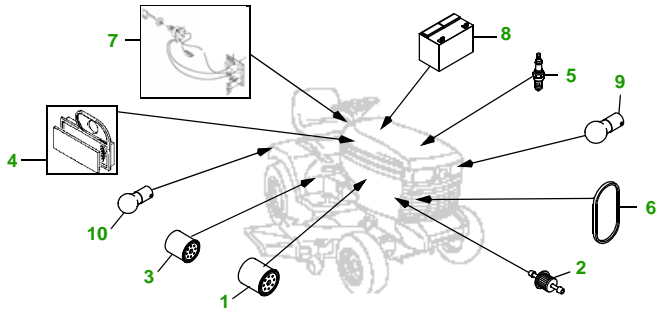

MAINTENANCE REMINDER SHEET

325 with 44M Deck

Lawn & Garden Tractor

Tractor S/N

44" Mulching Deck

Deck S/N

Key	Part No.	Description
1	AM107423	ENGINE OIL FILTER
2	AM116304	FUEL FILTER IN-LINE
3	AM120916	TRANSAXLE OIL FILTER
4	MIU10955	FOAM AIR FILTER ELEMENT
	M137556	PAPER AIR FILTER ELEMENT
5	M802138	SPARK PLUG - 17 HP
	TY6081	SPARK PLUG - 18 HP
6	M118048	BELT - TRACTION DRIVE (S/N —070000)
	M131808	BELT - TRACTION DRIVE (S/N 070001—)
7	AM131841	KEY

Key	Part No.	Description
	AM122913	IGNITION MODULE (S/N —070000)
	AM132500	IGNITION MODULE (S/N 070001—)
8	TY25881	BATTERY (DRY)
9	AD2062R	HEADLIGHT BULB
10	AR62407	WARNING LIGHT BULB
11	M119798	BLADE - MULCHING (TOP)
	M119799	BLADE - CUTTING (BOTTOM)
12	M119696	BELT - PRIMARY
13	M115776	BELT - SECONDARY
14	AM133602	KIT - GAGE WHEEL