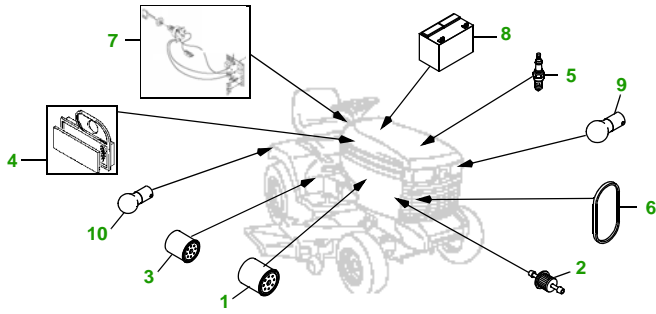

MAINTENANCE REMINDER SHEET

325 with 48" Deck

Lawn & Garden Tractor

Tractor S/N