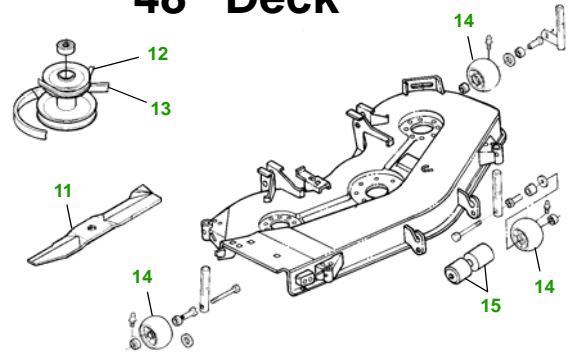

## 325 with 48" Deck

### 48" Deck

Deck S/N

Key	Part No.	Description
1	AM107423	ENGINE OIL FILTER
2	AM116304	FUEL FILTER IN-LINE
3	AM120916	TRANSAXLE OIL FILTER
4	MIU10955	FOAM AIR FILTER ELEMENT
	M137556	PAPER AIR FILTER ELEMENT
5	M802138	SPARK PLUG - 17 HP
	TY6081	SPARK PLUG - 18 HP
6	M118048	BELT - TRACTION DRIVE (S/N —070000)
	M131808	BELT - TRACTION DRIVE (S/N 070001—)
7	AM131841	KEY
	AM122913	IGNITION MODULE (S/N —070000)