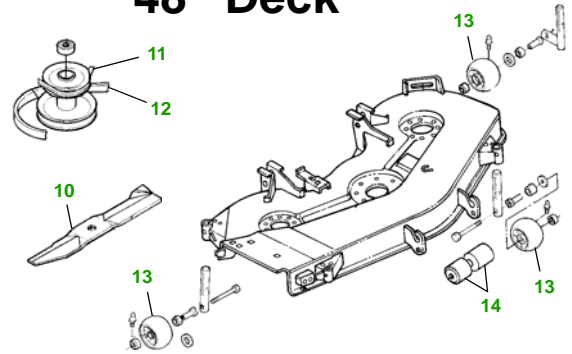

MAINTENANCE REMINDER SHEET

332 with 48" Deck

Lawn & Garden Tractor

Tractor S/N

48" Deck

Deck S/N

Key	Part No.	Description
1	M806418	ENGINE OIL FILTER
2	M801101	FUEL FILTER IN-LINE
3	AM39653	TRANSAXLE OIL FILTER
4	AM101283	AIR FIL ELE - PRIMARY (S/N —475000)
	AM108242	AIR FIL ELE - PRIMARY (S/N 475001—)
	M94734	AIR FIL ELE - SECONDARY (S/N 475001—)
5	M811281	BELT - FAN
6	AR51481	KEY
	AR58126	IGNITION SWITCH
7	TY25221	BATTERY (DRY)
8	AD2062R	HEADLIGHT BULB

Key	Part No.	Description
9	A62407	TAIL LIGHT BULB
10	M115495	BLADE - STANDARD
	M135589	BLADE - HIGH LIFT
	M113517	BLADE - MULCHING
11	M119871	BELT - PRIMARY
12	M119685	BELT - SECONDARY
13	M111489	GAGE WHEEL- FRONT
	AM115488	GAGE WHEEL- REAR
14	M113955	ROLLER