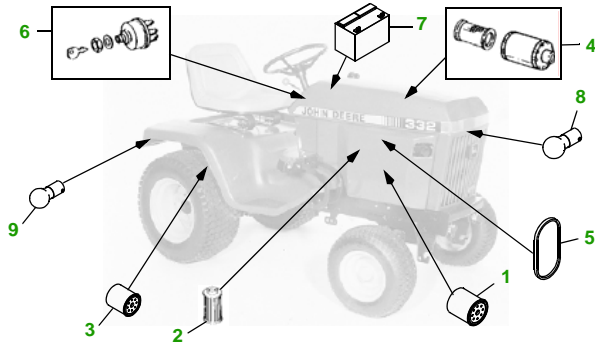

MAINTENANCE REMINDER SHEET

332 with 48" Deck

Lawn & Garden Tractor

Tractor S/N

48" Deck

Deck S/N

Key	Part No.	Description
1	M806418	ENGINE OIL FILTER
2	M801101	FUEL FILTER IN-LINE
3	AM39653	TRANSAXLE OIL FILTER
4	AM101283	AIR FIL ELE - PRIMARY (S/N —475000)
	AM108242	AIR FIL ELE - PRIMARY (S/N 475001—)
	M94734	AIR FIL ELE - SECONDARY (S/N 475001—)
5	M811281	BELT - FAN
6	AR51481	KEY
	AR58126	IGNITION SWITCH
7	TY25221	BATTERY (DRY)
8	AD2062R	HEADLIGHT BULB

Key	Part No.	Description
9	A62407	TAIL LIGHT BULB
10	M115495	BLADE - STANDARD
	M135589	BLADE - HIGH LIFT
	M113517	BLADE - MULCHING
11	M119871	BELT - PRIMARY
12	M119685	BELT - SECONDARY
13	M111489	GAGE WHEEL- FRONT
	AM115488	GAGE WHEEL- REAR
14	M113955	ROLLER