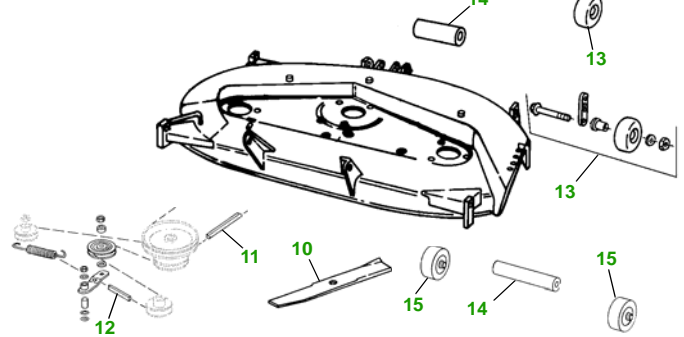

MAINTENANCE REMINDER SHEET

332 with 50" Deck

Lawn & Garden Tractor

Tractor S/N

50" Deck

Deck S/N

Key	Part No.	Description
1	M806418	ENGINE OIL FILTER
2	M801101	FUEL FILTER IN-LINE
3	AM39653	TRANSAXLE OIL FILTER
4	AM101283	AIR FIL ELE - PRIMARY (S/N —475000)
	AM108242	AIR FIL ELE - PRIMARY (S/N 475001—)
	M94734	AIR FIL ELE - SECONDARY (S/N 475001—)
5	M811281	BELT - FAN
6	AR51481	KEY
	AR58126	IGNITION SWITCH
7	TY25221	BATTERY (DRY)
8	AD2062R	HEADLIGHT BULB

Key	Part No.	Description
9	A62407	TAIL LIGHT BULB
10	M86209	BLADE - STANDARD
	M76461	BLADE - MED LIFT
11	M89112	BELT - PRIMARY
12	M41668	BELT - SECONDARY
13	AM116299	KIT - GAGE WHEEL - FRONT
	M84690	GAGE WHEEL - FRONT
14	M113955	ROLLER - ALSO ORDER M114002
15	AM32639	GAGE WHEEL - REAR