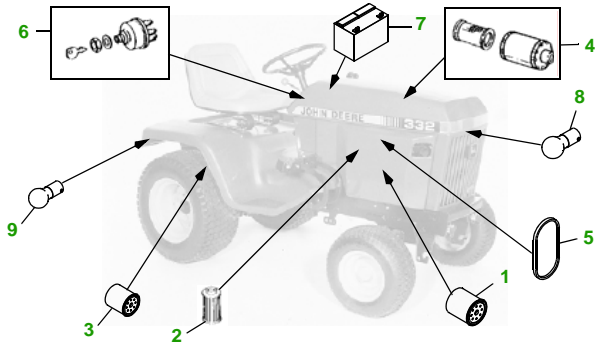

MAINTENANCE REMINDER SHEET

332 with 50" Deck

Lawn & Garden Tractor

Tractor S/N

50" Deck

Deck S/N

Key	Part No.	Description
1	M806418	ENGINE OIL FILTER
2	M801101	FUEL FILTER IN-LINE
3	AM39653	TRANSAXLE OIL FILTER
4	AM101283	AIR FIL ELE - PRIMARY (S/N —475000)
	AM108242	AIR FIL ELE - PRIMARY (S/N 475001—)
	M94734	AIR FIL ELE - SECONDARY (S/N 475001—)
5	M811281	BELT - FAN
6	AR51481	KEY
	AR58126	IGNITION SWITCH
7	TY25221	BATTERY (DRY)
8	AD2062R	HEADLIGHT BULB

Key	Part No.	Description
9	A62407	TAIL LIGHT BULB
10	M86209	BLADE - STANDARD
	M76461	BLADE - MED LIFT
11	M89112	BELT - PRIMARY
12	M41668	BELT - SECONDARY
13	AM116299	KIT - GAGE WHEEL - FRONT
	M84690	GAGE WHEEL - FRONT
14	M113955	ROLLER - ALSO ORDER M114002
15	AM32639	GAGE WHEEL - REAR