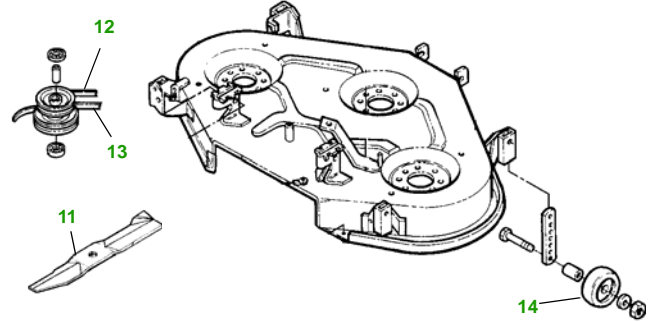

MAINTENANCE REMINDER SHEET

335 with 44M Deck

Lawn & Garden Tractor

Tractor S/N

44" Mulching Deck

Deck S/N

Key	Part No.	Description
1	AM107423	ENGINE OIL FILTER
2	AM116304	FUEL FILTER IN-LINE
3	AM120916	TRANSAXLE OIL FILTER
4	M140295	FOAM AIR FILTER ELEMENT
	M140296	PAPER AIR FILTER ELEMENT
5	M805853	SPARK PLUG
6	M118048	BELT - TRACTION DRIVE (S/N —070000)
	M131808	BELT - TRACTION DRIVE (S/N 070001—)
7	AM131841	KEY
	AM132500	IGNITION MODULE

Key	Part No.	Description
8	TY25881	BATTERY (DRY)
9	AD2062R	HEADLIGHT BULB
10	AR62407	WARNING LIGHT BULB
11	M119798	BLADE - MULCHING (TOP)
	M119799	BLADE - CUTTING (BOTTOM)
12	M119696	BELT - PRIMARY
13	M115776	BELT - SECONDARY
14	AM133602	KIT - GAGE WHEEL