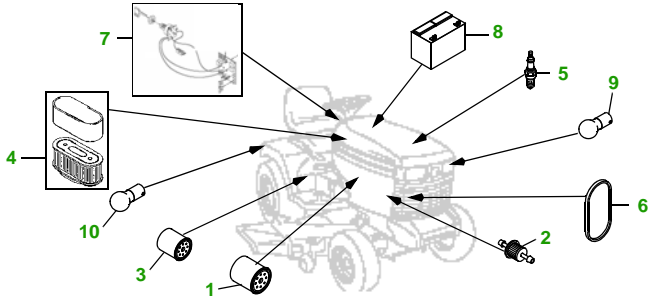

MAINTENANCE REMINDER SHEET

335 with 44M Deck

Lawn & Garden Tractor

Tractor S/N

44" Mulching Deck

Deck S/N

Key	Part No.	Description
1	AM107423	ENGINE OIL FILTER
2	AM116304	FUEL FILTER IN-LINE
3	AM120916	TRANSAXLE OIL FILTER
4	M140295	FOAM AIR FILTER ELEMENT
	M140296	PAPER AIR FILTER ELEMENT
5	M805853	SPARK PLUG
6	M118048	BELT - TRACTION DRIVE (S/N —070000)
	M131808	BELT - TRACTION DRIVE (S/N 070001—)
7	AM131841	KEY
	AM132500	IGNITION MODULE

Key	Part No.	Description
8	TY25881	BATTERY (DRY)
9	AD2062R	HEADLIGHT BULB
10	AR62407	WARNING LIGHT BULB
11	M119798	BLADE - MULCHING (TOP)
	M119799	BLADE - CUTTING (BOTTOM)
12	M119696	BELT - PRIMARY
13	M115776	BELT - SECONDARY
14	AM133602	KIT - GAGE WHEEL