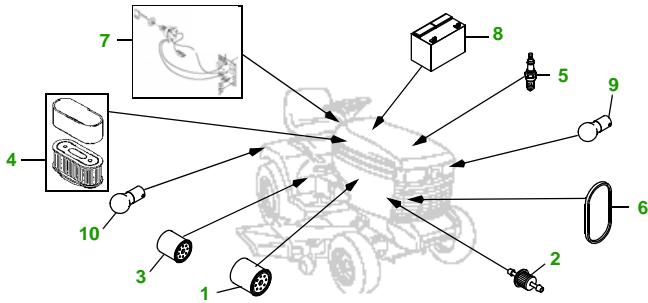

MAINTENANCE REMINDER SHEET

335 with 48" Deck

Lawn & Garden Tractor

Tractor S/N