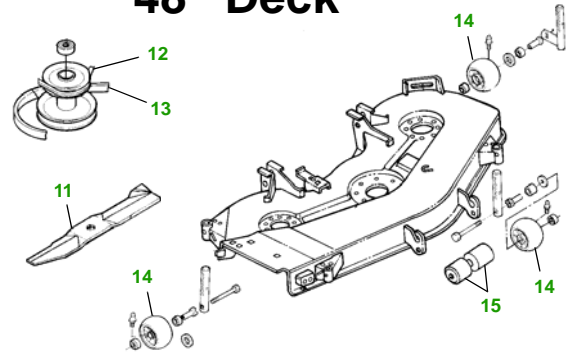

## 335 with 48" Deck

### 48" Deck

Deck S/N

Key	Part No.	Description
1	AM107423	ENGINE OIL FILTER
2	AM116304	FUEL FILTER IN-LINE
3	AM120916	TRANSAXLE OIL FILTER
4	M140295	FOAM AIR FILTER ELEMENT
	M140296	PAPER AIR FILTER ELEMENT
5	M805853	SPARK PLUG
6	M118048	BELT - TRACTION DRIVE (S/N —070000)
	M131808	BELT - TRACTION DRIVE (S/N 070001—)
7	AM131841	KEY
	AM132500	IGNITION MODULE
8	TY25881	BATTERY (DRY)

Key	Part No.	Description
9	AD2062R	HEADLIGHT BULB
10	AR62407	WARNING LIGHT BULB
11	M115495	BLADE - STANDARD
	M135589	BLADE - HIGH LIFT
12	M143019	BELT - PRIMARY
13	M154958	BELT - SECONDARY
14	AM117478	KIT - GAGE WHEEL- YELLOW
	AM125172	KIT - GAGE WHEEL- BLACK
15	M113955	ROLLER