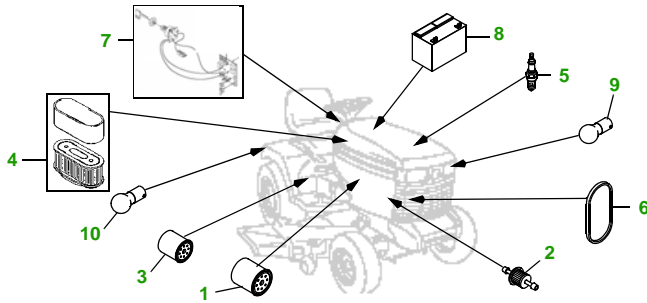

MAINTENANCE REMINDER SHEET

335 with 54" Deck

Lawn & Garden Tractor

Tractor S/N