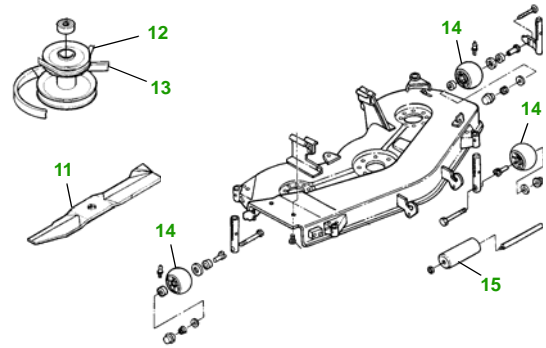

## 335 with 54" Deck

### 54" Deck

Deck S/N

Key	Part No.	Description
1	AM107423	ENGINE OIL FILTER
2	AM116304	FUEL FILTER IN-LINE
3	AM120916	TRANSAXLE OIL FILTER
4	M140295	FOAM AIR FILTER ELEMENT
	M140296	PAPER AIR FILTER ELEMENT
5	M805853	SPARK PLUG
6	M118048	BELT - TRACTION DRIVE (S/N —070000)
	M131808	BELT - TRACTION DRIVE (S/N 070001—)
7	AM131841	KEY
	AM132500	IGNITION MODULE

Key	Part No.	Description
8	TY25881	BATTERY (DRY)
9	AD2062R	HEADLIGHT BULB
10	AR62407	WARNING LIGHT BULB
11	M115496	BLADE - STANDARD
	M113518	BLADE - MULCHING
12	M143019	BELT - PRIMARY
13	M118685	BELT - SECONDARY
14	AM133602	KIT - GAGE WHEEL- FRONT
	AM125172	KIT - GAGE WHEEL- REAR
15	M113955	ROLLER