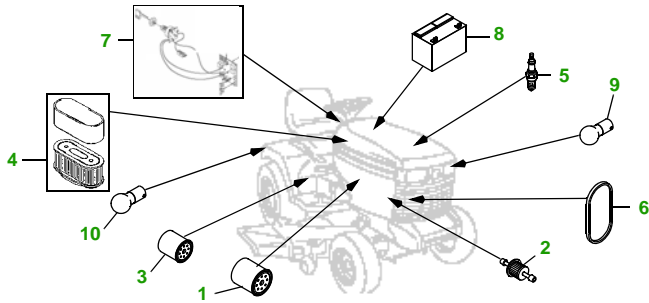

MAINTENANCE REMINDER SHEET

345 with 44M Deck

Lawn & Garden Tractor

Tractor S/N

44" Mulching Deck

Deck S/N

Key	Part No.	Description
1	AM107423	ENGINE OIL FILTER
2	AM116304	FUEL FILTER IN-LINE
3	AM120916	TRANSAXLE OIL FILTER
4	M76076	FOAM AIR FILTER ELEMENT
	M76077	PAPER AIR FILTER ELEMENT
5	M802138	SPARK PLUG (ENG AS01-DS01)
	M71939	SPARK PLUG (ENG ES01)
6	M118048	BELT - TRACTION DRIVE (S/N —070000)
	M131808	BELT - TRACTION DRIVE (S/N 070001—)
7	AM131841	KEY

Key	Part No.	Description
	AM124137	IGNITION MODULE
8	TY25881	BATTERY (DRY)
9	AD2062R	HEADLIGHT BULB
10	AR62407	WARNING LIGHT BULB
11	M119798	BLADE - MULCHING (TOP)
	M119799	BLADE - CUTTING (BOTTOM)
12	M119696	BELT - PRIMARY
13	M115776	BELT - SECONDARY
14	AM133602	KIT - GAGE WHEEL