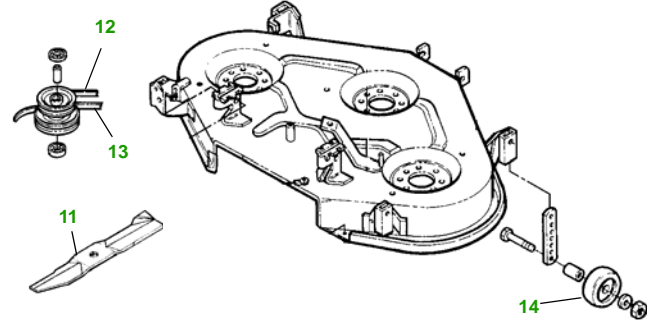

MAINTENANCE REMINDER SHEET

345 with 44M Deck

Lawn & Garden Tractor

Tractor S/N

44" Mulching Deck

Deck S/N

Key	Part No.	Description
1	AM107423	ENGINE OIL FILTER
2	AM116304	FUEL FILTER IN-LINE
3	AM120916	TRANSAXLE OIL FILTER
4	M76076	FOAM AIR FILTER ELEMENT
	M76077	PAPER AIR FILTER ELEMENT
5	M802138	SPARK PLUG (ENG AS01-DS01)
	M71939	SPARK PLUG (ENG ES01)
6	M118048	BELT - TRACTION DRIVE (S/N —070000)
	M131808	BELT - TRACTION DRIVE (S/N 070001—)
7	AM131841	KEY

Key	Part No.	Description
	AM124137	IGNITION MODULE
8	TY25881	BATTERY (DRY)
9	AD2062R	HEADLIGHT BULB
10	AR62407	WARNING LIGHT BULB
11	M119798	BLADE - MULCHING (TOP)
	M119799	BLADE - CUTTING (BOTTOM)
12	M119696	BELT - PRIMARY
13	M115776	BELT - SECONDARY
14	AM133602	KIT - GAGE WHEEL