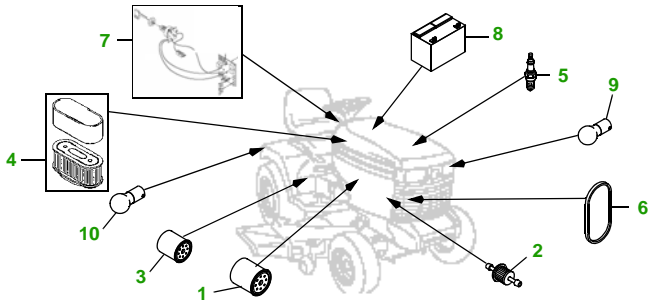

MAINTENANCE REMINDER SHEET

345 with 48" Deck

Lawn & Garden Tractor

Tractor S/N

48" Deck

Deck S/N

Key	Part No.	Description
1	AM107423	ENGINE OIL FILTER
2	AM116304	FUEL FILTER IN-LINE
3	AM120916	TRANSAXLE OIL FILTER
4	M76076	FOAM AIR FILTER ELEMENT
	M76077	PAPER AIR FILTER ELEMENT
5	M802138	SPARK PLUG (ENG AS01-DS01)
	M71939	SPARK PLUG (ENG ES01)
6	M118048	BELT - TRACTION DRIVE (S/N —070000)
	M131808	BELT - TRACTION DRIVE (S/N 070001—)
7	AM131841	KEY
	AM124137	IGNITION MODULE

Key	Part No.	Description
8	TY25881	BATTERY (DRY)
9	AD2062R	HEADLIGHT BULB
10	AR62407	WARNING LIGHT BULB
11	M115495	BLADE - STANDARD
	M135589	BLADE - HIGH LIFT
12	M143019	BELT - PRIMARY
13	M154958	BELT - SECONDARY
14	AM117478	KIT - GAGE WHEEL - YELLOW
	AM125172	KIT - GAGE WHEEL - BLACK
15	M113955	ROLLER