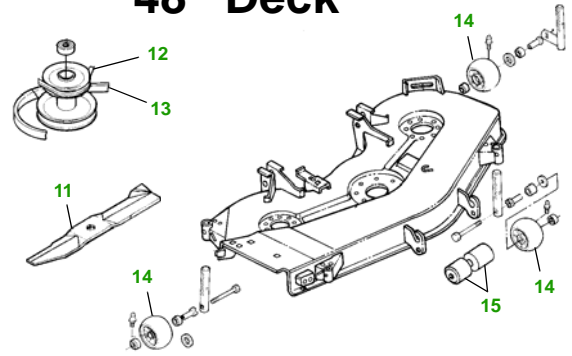

MAINTENANCE REMINDER SHEET

345 with 48" Deck

Lawn & Garden Tractor

Tractor S/N

48" Deck

Deck S/N

Key	Part No.	Description
1	AM107423	ENGINE OIL FILTER
2	AM116304	FUEL FILTER IN-LINE
3	AM120916	TRANSAXLE OIL FILTER
4	M76076	FOAM AIR FILTER ELEMENT
	M76077	PAPER AIR FILTER ELEMENT
5	M802138	SPARK PLUG (ENG AS01-DS01)
	M71939	SPARK PLUG (ENG ES01)
6	M118048	BELT - TRACTION DRIVE (S/N —070000)
	M131808	BELT - TRACTION DRIVE (S/N 070001—)
7	AM131841	KEY
	AM124137	IGNITION MODULE

Key	Part No.	Description
8	TY25881	BATTERY (DRY)
9	AD2062R	HEADLIGHT BULB
10	AR62407	WARNING LIGHT BULB
11	M115495	BLADE - STANDARD
	M135589	BLADE - HIGH LIFT
12	M143019	BELT - PRIMARY
13	M154958	BELT - SECONDARY
14	AM117478	KIT - GAGE WHEEL - YELLOW
	AM125172	KIT - GAGE WHEEL - BLACK
15	M113955	ROLLER