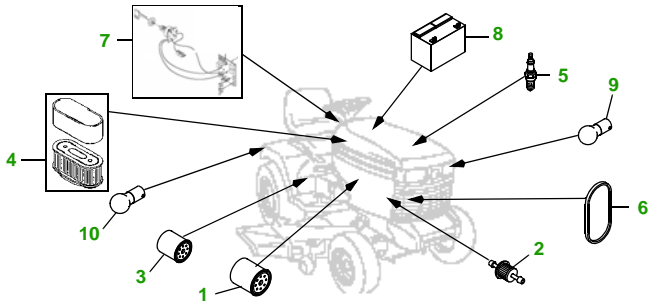

MAINTENANCE REMINDER SHEET

345 with 54" Deck

Lawn & Garden Tractor

Tractor S/N

54" Deck

Deck S/N

Key	Part No.	Description
1	AM107423	ENGINE OIL FILTER
2	AM116304	FUEL FILTER IN-LINE
3	AM120916	TRANSAXLE OIL FILTER
4	M76076	FOAM AIR FILTER ELEMENT
	M76077	PAPER AIR FILTER ELEMENT
5	M802138	SPARK PLUG (ENG AS01-DS01)
	M71939	SPARK PLUG (ENG ES01)
6	M118048	BELT - TRACTION DRIVE (S/N —070000)
	M131808	BELT - TRACTION DRIVE (S/N 070001—)
7	AM131841	KEY
	AM124137	IGNITION MODULE

Key	Part No.	Description
8	TY25881	BATTERY (DRY)
9	AD2062R	HEADLIGHT BULB
10	AR62407	WARNING LIGHT BULB
11	M115496	BLADE - STANDARD
	M113518	BLADE - MULCHING
12	M143019	BELT - PRIMARY
13	M118685	BELT - SECONDARY
14	AM133602	KIT - GAGE WHEEL- FRONT
	AM125172	KIT - GAGE WHEEL- REAR
15	M113955	ROLLER