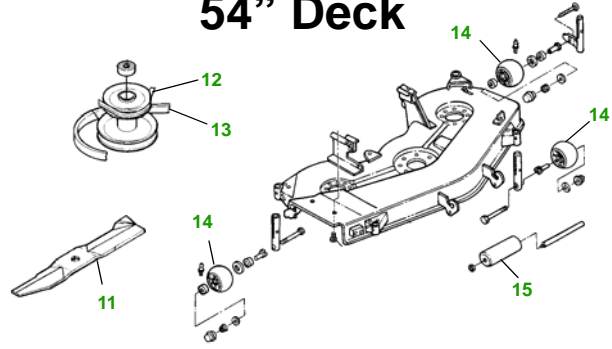

MAINTENANCE REMINDER SHEET

345 with 54" Deck

Lawn & Garden Tractor

Tractor S/N

54" Deck

Deck S/N

Key	Part No.	Description
1	AM107423	ENGINE OIL FILTER
2	AM116304	FUEL FILTER IN-LINE
3	AM120916	TRANSAXLE OIL FILTER
4	M76076	FOAM AIR FILTER ELEMENT
	M76077	PAPER AIR FILTER ELEMENT
5	M802138	SPARK PLUG (ENG AS01-DS01)
	M71939	SPARK PLUG (ENG ES01)
6	M118048	BELT - TRACTION DRIVE (S/N —070000)
	M131808	BELT - TRACTION DRIVE (S/N 070001—)
7	AM131841	KEY
	AM124137	IGNITION MODULE

Key	Part No.	Description
8	TY25881	BATTERY (DRY)
9	AD2062R	HEADLIGHT BULB
10	AR62407	WARNING LIGHT BULB
11	M115496	BLADE - STANDARD
	M113518	BLADE - MULCHING
12	M143019	BELT - PRIMARY
13	M118685	BELT - SECONDARY
14	AM133602	KIT - GAGE WHEEL- FRONT
	AM125172	KIT - GAGE WHEEL- REAR
15	M113955	ROLLER