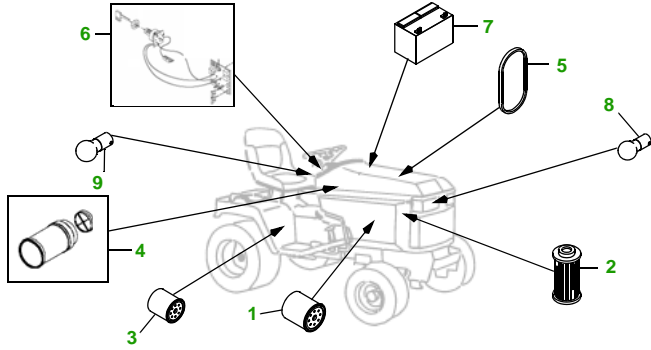

MAINTENANCE REMINDER SHEET

355D with 38" Deck

Lawn & Garden Tractor

Tractor S/N

38" Deck

Deck S/N

Key	Part No.	Description
1	M806418	ENGINE OIL FILTER
2	M807152	FUEL FILTER
3	AM120916	TRANSAXLE OIL FILTER
4	AM130295	AIR FILTER ELEM (SOLD AS SET ONLY)
5	M131808	BELT - TRACTION DRIVE
6	AM131841	KEY
	AM132500	IGNITION MODULE
7	TY25876	BATTERY (DRY)

Key	Part No.	Description
8	AD2062R	HEADLIGHT BULB
9	AR62407	CONSOLE LIGHT BULB
10	M82408	BLADE - LOW LIFT
	AM137324	KIT - SIDE DISCHARGE BLADE - STANDARD
	AM137326	KIT - BAGGING BLADE
	AM137325	KIT - MULCHING BLADE
11	M117608	BELT - PRIMARY
12	M82462	BELT - SECONDARY
13	AM133602	KIT - GAGE WHEEL