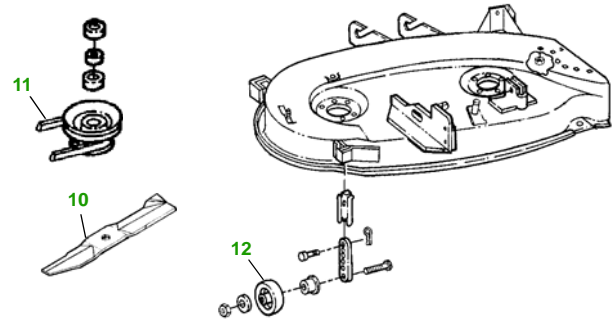

MAINTENANCE REMINDER SHEET

355D with 38" Deck

Lawn & Garden Tractor

Tractor S/N

38" Deck

Deck S/N

Key	Part No.	Description
1	M806418	ENGINE OIL FILTER
2	M807152	FUEL FILTER
3	AM120916	TRANSAXLE OIL FILTER
4	AM130295	AIR FILTER ELEM (SOLD AS SET ONLY)
5	M131808	BELT - TRACTION DRIVE
6	AM131841	KEY
	AM132500	IGNITION MODULE
7	TY25876	BATTERY (DRY)

Key	Part No.	Description
8	AD2062R	HEADLIGHT BULB
9	AR62407	CONSOLE LIGHT BULB
10	M82408	BLADE - LOW LIFT
	AM137324	KIT - SIDE DISCHARGE BLADE - STANDARD
	AM137326	KIT - BAGGING BLADE
	AM137325	KIT - MULCHING BLADE
11	M117608	BELT - PRIMARY
12	M82462	BELT - SECONDARY
13	AM133602	KIT - GAGE WHEEL

Qty	Part No	Item
1	AM130295	Air Filter Elem (Sold as set only)
1	M806848	Filter - Transaxle
2	M82408	Blade - Low Lift
1	AM137324	Kit - Side Discharge Blade - Standard
1	AM137325	Kit - Mulching Blade
1	AM137326	Kit - Bagging Blade
1	M131808	Belt - Traction Drive
1	M117608	Belt - Primary
1	M82462	Belt - Secondary
1	AM131841	Key
1	AM123508	Fuel Cap
1	TY130907	Mower Deck Leveling Gauge
1	TY26183	Grease Gun