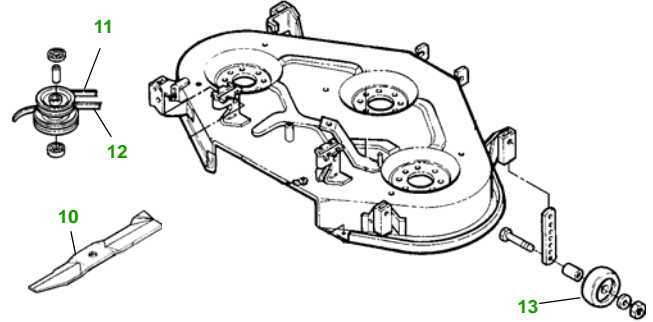

MAINTENANCE REMINDER SHEET

355D with 44M Deck

Lawn & Garden Tractor

Tractor S/N

44" Mulching Deck

Deck S/N

Key	Part No.	Description
1	M806418.....	ENGINE OIL FILTER
2	M807152.....	FUEL FILTER
3	AM120916.....	TRANSAXLE OIL FILTER
4	AM130295.....	AIR FILTER ELEM (SOLD AS SET ONLY)
5	M131808.....	BELT - TRACTION DRIVE
6	AM131841.....	KEY
	AM132500.....	IGNITION MODULE
7	TY25876.....	BATTERY (DRY)

Key	Part No.	Description
8	AD2062R.....	HEADLIGHT BULB
9	AR62407.....	CONSOLE LIGHT BULB
10	M119798.....	BLADE - MULCHING (TOP)
	M119799.....	BLADE - CUTTING (BOTTOM)
11	M119696.....	BELT - PRIMARY
12	M115776.....	BELT - SECONDARY
13	AM133602.....	KIT - GAGE WHEEL

Qty	Part No	Item
1	AM130295	Air Filter Elem (Sold as set only)
1	M806848	Filter - Transaxle
3	M119798	Blade - Mulching (Top)
3	M119799	Blade - Cutting (Bottom)
1	M131808	Belt - Traction Drive
1	M119696	Belt - Primary
1	M115776	Belt - Secondary
1	AM131841	Key
1	AM123508	Fuel Cap
1	TY130907	Mower Deck Leveling Gauge
1	TY26183	Grease Gun