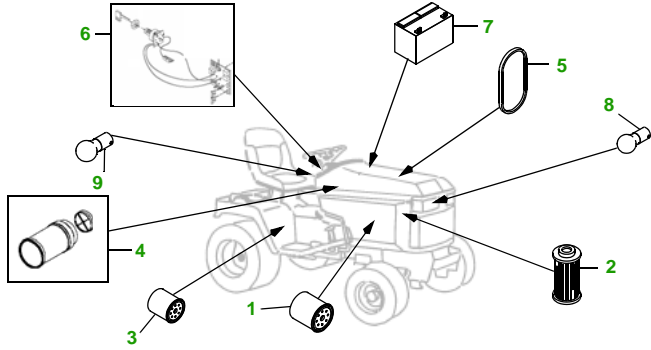

MAINTENANCE REMINDER SHEET

355D with 44M Deck

Lawn & Garden Tractor

Tractor S/N

44" Mulching Deck

Deck S/N

Key	Part No.	Description
1	M806418.....	ENGINE OIL FILTER
2	M807152.....	FUEL FILTER
3	AM120916.....	TRANSAXLE OIL FILTER
4	AM130295.....	AIR FILTER ELEM (SOLD AS SET ONLY)
5	M131808.....	BELT - TRACTION DRIVE
6	AM131841.....	KEY
	AM132500.....	IGNITION MODULE
7	TY25876.....	BATTERY (DRY)

Key	Part No.	Description
8	AD2062R.....	HEADLIGHT BULB
9	AR62407.....	CONSOLE LIGHT BULB
10	M119798.....	BLADE - MULCHING (TOP)
	M119799.....	BLADE - CUTTING (BOTTOM)
11	M119696.....	BELT - PRIMARY
12	M115776.....	BELT - SECONDARY
13	AM133602.....	KIT - GAGE WHEEL