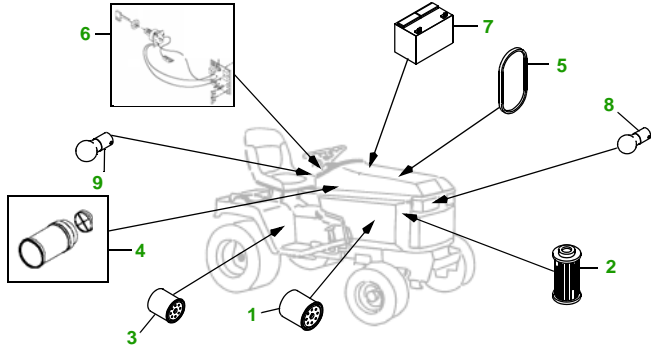

MAINTENANCE REMINDER SHEET

355D with 48C Deck

Lawn & Garden Tractor

Tractor S/N

48" Convertible Deck

Deck S/N

Key	Part No.	Description
1	M806418	ENGINE OIL FILTER
2	M807152	FUEL FILTER
3	AM120916	TRANSAXLE OIL FILTER
4	AM130295	AIR FILTER ELEM (SOLD AS SET ONLY)
5	M131808	BELT - TRACTION DRIVE
6	AM131841	KEY
	AM132500	IGNITION MODULE
7	TY25876	BATTERY (DRY)
8	AD2062R	HEADLIGHT BULB

Key	Part No.	Description
9	AR62407	CONSOLE LIGHT BULB
10	M145476	BLADE
	M127673	BLADE - MULCHING
11	M143019	BELT - PRIMARY
	M110313	BELT - SECONDARY
12	AM133602	KIT - GAGE WHEEL - FRONT
	AM125172	KIT - GAGE WHEEL - REAR
13	M113955	ROLLER