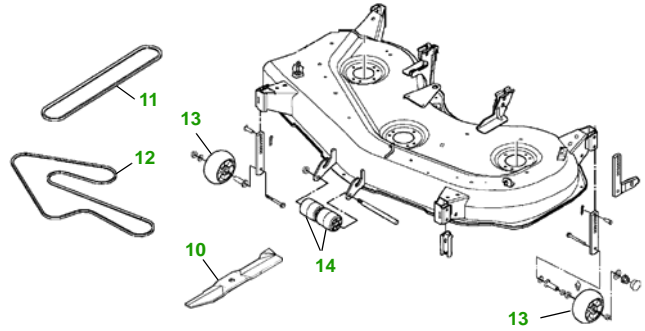

MAINTENANCE REMINDER SHEET

355D with 48C Deck

Lawn & Garden Tractor

Tractor S/N

48" Convertible Deck

Deck S/N

Key	Part No.	Description
1	M806418	ENGINE OIL FILTER
2	M807152	FUEL FILTER
3	AM120916	TRANSAXLE OIL FILTER
4	AM130295	AIR FILTER ELEM (SOLD AS SET ONLY)
5	M131808	BELT - TRACTION DRIVE
6	AM131841	KEY
	AM132500	IGNITION MODULE
7	TY25876	BATTERY (DRY)
8	AD2062R	HEADLIGHT BULB

Key	Part No.	Description
9	AR62407	CONSOLE LIGHT BULB
10	M145476	BLADE
	M127673	BLADE - MULCHING
11	M143019	BELT - PRIMARY
	M110313	BELT - SECONDARY
12	AM133602	KIT - GAGE WHEEL - FRONT
	AM125172	KIT - GAGE WHEEL - REAR
13	M113955	ROLLER

Qty	Part No	Item
1	AM130295	Air Filter Elem (Sold as set only)
1	M806848	Filter - Transaxle
3	M145176	Blade - Standard
3	M127673	Blade - Mulching
1	M131808	Belt - Traction Drive
1	M143019	Belt - Primary
1	M110313	Belt - Secondary
1	AM131841	Key
1	AM123508	Fuel Cap
1	TY130907	Mower Deck Leveling Gauge
1	TY26183	Grease Gun