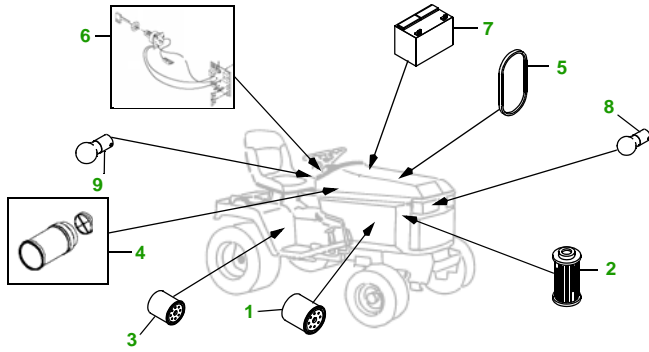

MAINTENANCE REMINDER SHEET

355D with 48" Deck

Lawn & Garden Tractor

Tractor S/N

48" Deck

Deck S/N

Key No.	Description
1	M806418.....ENGINE OIL FILTER
2	M807152.....FUEL FILTER
3	AM120916TRANSAXLE OIL FILTER
4	AM130295AIR FILTER ELEM (SOLD AS SET ONLY)
5	M131808.....BELT - TRACTION DRIVE
6	AM131841KEY AM132500IGNITION MODULE
7	TY25876.....BATTERY (DRY)
8	AD2062R.....HEADLIGHT BULB

Key No.	Description
9	AR62407.....CONSOLE LIGHT BULB
10	M115495.....BLADE - STANDARD M135589.....BLADE - HIGH LIFT
11	M112268.....BELT
12	AM117478.....KIT - GAGE WHEEL- YELLOW AM125172KIT - GAGE WHEEL- BLACK
13	M113955.....ROLLER

Qty	Part No	Item
1	AM130295	Air Filter Elem (Sold as set only)
1	M806848	Filter - Transaxle
3	M115495	Blade - Standard
3	M135589	Blade - High Lift
1	M131808	Belt - Traction Drive
1	M112268	Belt - Mower
1	AM131841	Key
1	AM123508	Fuel Cap
1	TY130907	Mower Deck Leveling Gauge
1	TY26183	Grease Gun