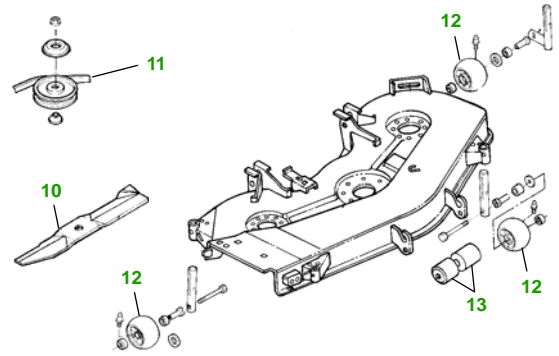

MAINTENANCE REMINDER SHEET

355D with 48" Deck

Lawn & Garden Tractor

Tractor S/N

48" Deck

Deck S/N

Key No.	Description
1	M806418.....ENGINE OIL FILTER
2	M807152.....FUEL FILTER
3	AM120916TRANSAXLE OIL FILTER
4	AM130295AIR FILTER ELEM (SOLD AS SET ONLY)
5	M131808.....BELT - TRACTION DRIVE
6	AM131841KEY AM132500IGNITION MODULE
7	TY25876.....BATTERY (DRY)
8	AD2062R.....HEADLIGHT BULB

Key No.	Description
9	AR62407.....CONSOLE LIGHT BULB
10	M115495.....BLADE - STANDARD M135589.....BLADE - HIGH LIFT
11	M112268.....BELT
12	AM117478.....KIT - GAGE WHEEL- YELLOW AM125172KIT - GAGE WHEEL- BLACK
13	M113955.....ROLLER

Qty	Part No	Item
1	AM130295	Air Filter Elem (Sold as set only)
1	M806848	Filter - Transaxle
3	M115495	Blade - Standard
3	M135589	Blade - High Lift
1	M131808	Belt - Traction Drive
1	M112268	Belt - Mower
1	AM131841	Key
1	AM123508	Fuel Cap
1	TY130907	Mower Deck Leveling Gauge
1	TY26183	Grease Gun