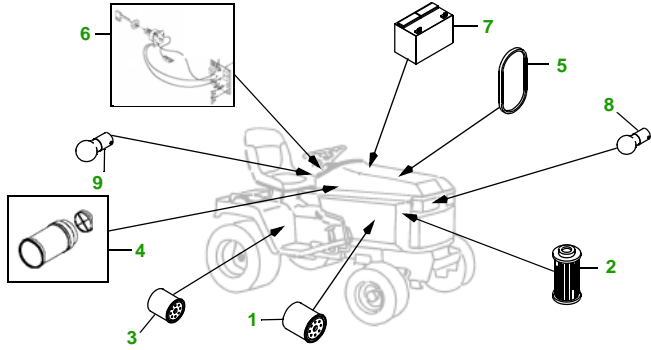

MAINTENANCE REMINDER SHEET

355D with 54" Deck

Lawn & Garden Tractor

Tractor S/N

54" Deck

Deck S/N

Key	Part No.	Description
1	M806418.....	ENGINE OIL FILTER
2	M807152.....	FUEL FILTER
3	AM120916.....	TRANSAXLE OIL FILTER
4	AM130295.....	AIR FILTER ELEM (SOLD AS SET ONLY)
5	M131808.....	BELT - TRACTION DRIVE
6	AM131841.....	KEY
	AM132500.....	IGNITION MODULE
7	TY25876.....	BATTERY (DRY)

Key	Part No.	Description
8	AD2062R.....	HEADLIGHT BULB
9	AR62407.....	CONSOLE LIGHT BULB
10	M115496.....	BLADE - STANDARD
	M135590.....	BLADE - HIGH LIFT
11	M112269.....	BELT
12	AM117478.....	KIT - GAGE WHEEL- YELLOW
	AM125172.....	KIT - GAGE WHEEL- BLACK
13	M113955.....	ROLLER