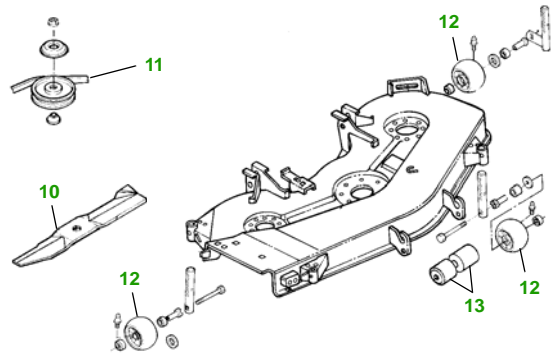

MAINTENANCE REMINDER SHEET

355D with 54" Deck

Lawn & Garden Tractor

Tractor S/N

54" Deck

Deck S/N

Key	Part No.	Description
1	M806418.....	ENGINE OIL FILTER
2	M807152.....	FUEL FILTER
3	AM120916.....	TRANSAXLE OIL FILTER
4	AM130295.....	AIR FILTER ELEM (SOLD AS SET ONLY)
5	M131808.....	BELT - TRACTION DRIVE
6	AM131841.....	KEY
	AM132500.....	IGNITION MODULE
7	TY25876.....	BATTERY (DRY)

Key	Part No.	Description
8	AD2062R.....	HEADLIGHT BULB
9	AR62407.....	CONSOLE LIGHT BULB
10	M115496.....	BLADE - STANDARD
	M135590.....	BLADE - HIGH LIFT
11	M112269.....	BELT
12	AM117478.....	KIT - GAGE WHEEL- YELLOW
	AM125172.....	KIT - GAGE WHEEL- BLACK
13	M113955.....	ROLLER

"As Needed" Parts

Qty	Part No	Item
1	AM130295	Air Filter Elem (Sold as set only)
1	M806848	Filter - Transaxle
3	M115496	Blade - Standard
3	M135590	Blade - High Lift
1	M131808	Belt - Traction Drive
1	M112269	Belt - Mower
1	AM131841	Key
1	AM123508	Fuel Cap
1	TY130907	Mower Deck Leveling Gauge
1	TY26183	Grease Gun