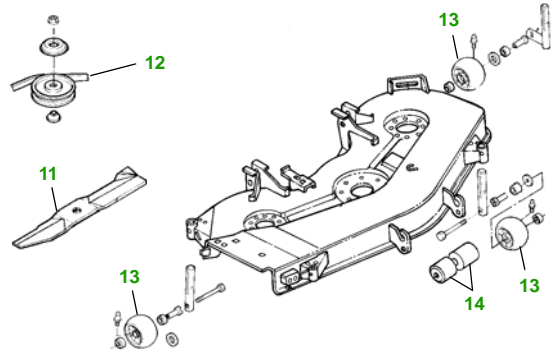

MAINTENANCE REMINDER SHEET

425 with 54" Deck

Lawn & Garden Tractor

Tractor S/N

54" Deck

Deck S/N

Key	Part No.	Description
1	AM107423	ENGINE OIL FILTER
2	AM116304	FUEL FILTER IN-LINE
	M111816	FUEL PUMP FILTER
3	AM116156	TRANSAXLE OIL FILTER
4	M76076	FOAM AIR FILTER ELEMENT
	M117254	PAPER AIR FILTER ELEMENT
5	AM101194	SPARK PLUG (ENG - ASO2,BSO2,CSO2, DSO2,ESO2, FSO2)
	M805853	SPARK PLUG (ENG - GSO2)
6	M97340	BELT - FAN

Key	Part No.	Description
7	AM131841	KEY
	AM120819	IGNITION SWITCH
8	TY25221	BATTERY (DRY)
9	AD2062R	HEADLIGHT BULB
10	AR62407	WARNING LIGHT BULB
11	M115496	BLADE - STANDARD
	M135590	BLADE - HIGH LIFT
12	M112269	BELT
13	AM117478	KIT - GAGE WHEEL- YELLOW
	AM125172	KIT - GAGE WHEEL- BLACK
14	M113955	ROLLER