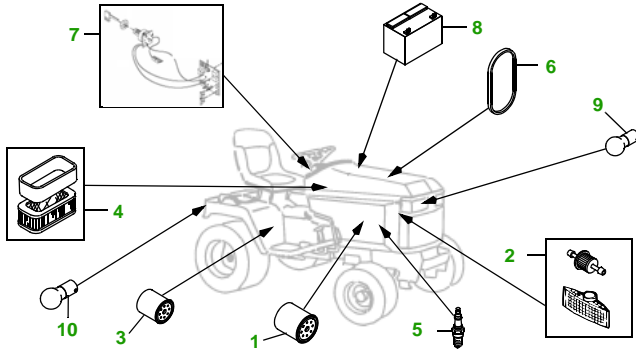

MAINTENANCE REMINDER SHEET

425 with 54" Deck

Lawn & Garden Tractor

Tractor S/N

54" Deck

Deck S/N

Key	Part No.	Description
1	AM107423	ENGINE OIL FILTER
2	AM116304	FUEL FILTER IN-LINE
	M111816	FUEL PUMP FILTER
3	AM116156	TRANSAXLE OIL FILTER
4	M76076	FOAM AIR FILTER ELEMENT
	M117254	PAPER AIR FILTER ELEMENT
5	AM101194	SPARK PLUG (ENG - ASO2,BSO2,CSO2, DSO2,ESO2, FSO2)
	M805853	SPARK PLUG (ENG - GSO2)
6	M97340	BELT - FAN

Key	Part No.	Description
7	AM131841	KEY
	AM120819	IGNITION SWITCH
8	TY25221	BATTERY (DRY)
9	AD2062R	HEADLIGHT BULB
10	AR62407	WARNING LIGHT BULB
11	M115496	BLADE - STANDARD
	M135590	BLADE - HIGH LIFT
12	M112269	BELT
13	AM117478	KIT - GAGE WHEEL- YELLOW
	AM125172	KIT - GAGE WHEEL- BLACK
14	M113955	ROLLER