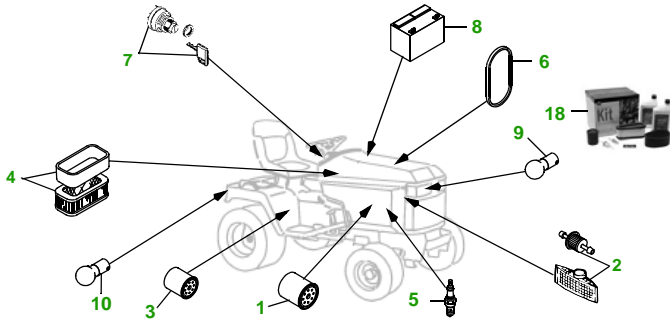

MAINTENANCE REMINDER SHEET

425 with 60" Deck

Tractor

Tractor S/N