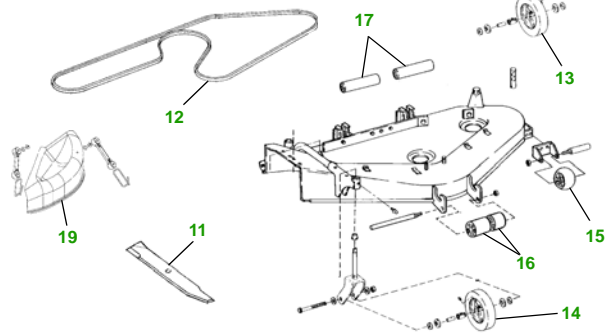

60" Deck

Deck S/N

Key	Part No.	Description
1	AM107423	ENGINE OIL FILTER
2	GY20709	FUEL FILTER IN-LINE
	M111816	FUEL PUMP FILTER
3	AM116156	TRANSAXLE OIL FILTER
4	M76076	FOAM AIR FILTER ELEMENT
	MIU11376	PAPER AIR FILTER ELEMENT
5	AM101194	SPARK PLUG (ENG - ASO2.BSO2.CSO2. .....DSO2,ESO2, FSO2)
	M805853	SPARK PLUG (ENG - GSO2)
6	M97340	BELT - FAN
7	AM131841	KEY
	AM136681	IGNITION SWITCH
8	TY25221	BATTERY (DRY)

Key	Part No.	Description
9	AD2062R	HEADLIGHT BULB
10	AR62407	WARNING LIGHT BULB
11	M141785	BLADE - STANDARD
	M119206	BLADE - MULCH
12	M120381	BELT
13	AM107561	CASTER WHEEL KIT
14	AM107560	CASTER WHEEL KIT
15	M115245	WHEEL
16	M113955	ROLLER - FRONT
	AM101044	ROLLER - REAR
18	LG187	HOME MAINTENANCE KIT (S/N —090419)
	LG237	HOME MAINTENANCE KIT (S/N 090420—)
19	BM17878	TRICYCLER MULCH KIT

Service Recommendations

Qty	Part No	Item	Qty or Capacity	Change Interval in Hours
2	AM107423	Oil Filter	1	50/200
3	TY22029	1 Qt. Turf Gard® 10W30 Engine Oil	1.5 qt	50/200
2	AM116156	Transaxle Oil Filter	1	50/200
14	TY22035	1 Qt. Low Vis Hygard	7.0 qt 2WS 6.0 qt AWS	50/200
1	GY20709	Fuel Filter	1	250
1	M76076	Air Filter - Foam	1	200
1	M117254	Air Filter - Paper	1	200
2	TY6341	JD Multi Purpose SD Polyurea Grease		As Needed

"As Needed" Parts

Qty	Part No	Item
1	AM115497	Fuel Cap
1	TY130907	Mower Deck Leveling Gauge
1	TY26183	Grease Gun

TO BUY PARTS VISIT:

• www.johndeerepartshop.com

JOHNDEEREPARTSHOP.COM

FOR ON-LINE PARTS ASSISTANCE:

• www.deere.com

- Click on **Residential**
- Click on **Parts**
- Click on **Search Parts Catalog**

JOHN DEERE

FOR ON-LINE SERVICE ASSISTANCE:

• www.readytomow.com

Dealer Name

Contact Name

Dealer Phone No