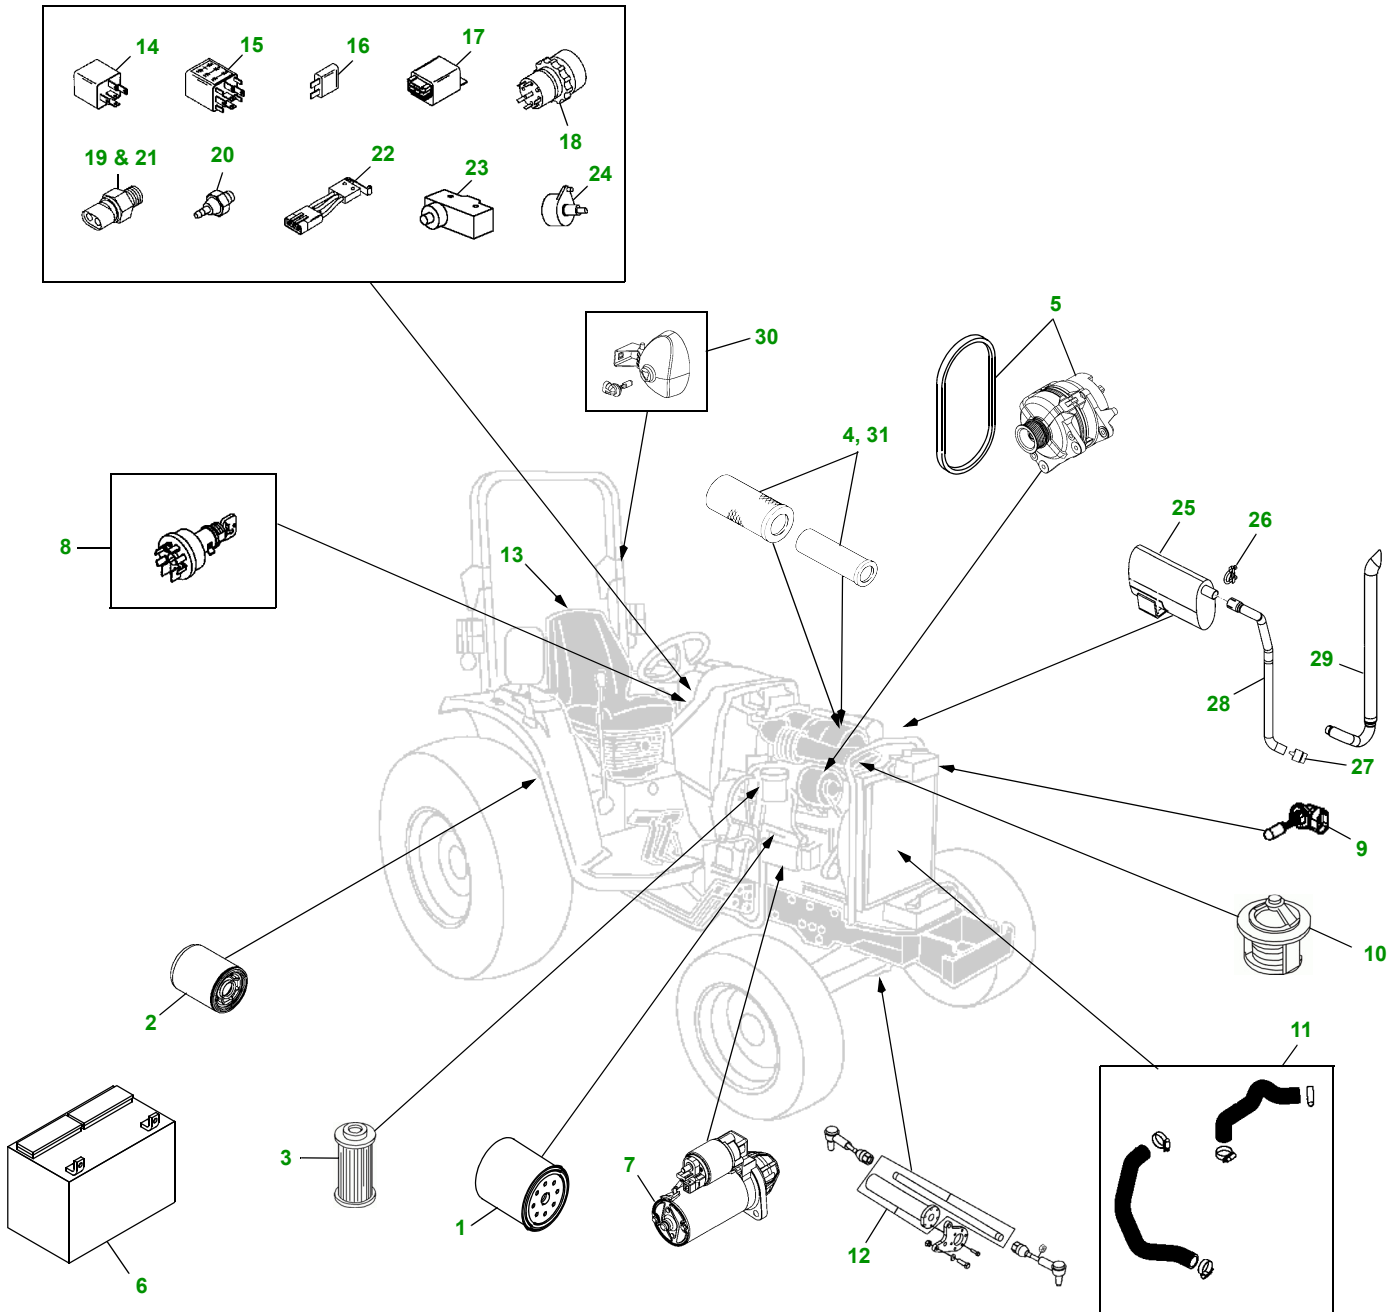

# 4300 / 4400

key	part no.	description	key	part no.	description
1	M806419	FILTER - ENGINE OIL		AM109333	SWITCH, SEAT - OLD
2	LVA10419	FILTER - HYDRO TRANS - 6.00" X 3.70"		LVA10036	SEAT HEIGHT SWITCH - NEW
	AM102723	FILTER - GEAR TRANS - 4.50" X 3.70"	14	LVA13729	RELAY,
3	M801101	FILTER - FUEL	15	RE153894	DIODE
4	M131802	AIR FILTER - PRIMARY	16	57M7121	FUSE - 10 AMP
	M131803	AIR FILTER - SECONDARY		57M7120	FUSE - 20 AMP
5	M808685	BELT - FAN (USE/W M801086 AND 40 AMP ALT)		57M7146	FUSE - 30 AMP
	LVU11835	BELT - FAN (USE/W M801086 AND 55 AMP ALT)	17	AL202032	FLASHER
	LVU11661	BELT - FAN (USE/W T111553 AND 40 AMP ALT)	18	AL32062	SWITCH, HAZARD
	LVU11662	BELT - FAN (USE/W T111553 AND 55 AMP ALT)	19	M132725	SWITCH, PTO
	LVA12357	ALTERNATOR - 40 AMP	20	AM100856	OIL PRESSURE SWITCH - ENG 3TNE84-JT43
	LVA12467	ALTERNATOR - 55 AMP			OR 3TNE88-JT44
6	TY26498	BATTERY		M809526	OIL PRESSURE SWITCH - ENG - 3TNE84-EJTS
7	RG60654	STARTER			OR 3TNE88-EJTS
8	AR51481	KEY, IGNITION	21	M132725	SWITCH, NEUTRAL START - 4300 -
	RE45963	SWITCH, IGNITION			CST TRANS S/N —XXX290
9	M807906	BULB, HEADLIGHT	22	RE39116	SWITCH, NEUTRAL START - 4300 -
	AD2062R	BULB, TAIL LIGHT			CST TRANS S/N XXX291—
	AR48015	BULB, TAIL LIGHT	23	LVA13319	SWITCH, NEUTRAL START - HST S/N —440289
10	M811034	THERMOSTAT			AND SRT S/N —S236734
	M805834	GASKET - UPPER	24	AM124875	SWITCH, LIGHT
	M805835	GASKET - LOWER	25	AM125460	MUFFLER
11	M125008	RADIATOR HOSE - UPPER	26	AM31268	CLAMP
	M125009	RADIATOR HOSE - LOWER	27	AM115838	SPARK ARRESTOR
	M125010	RADIATOR HOSE - LOWER - 4400	28	M133180	EXHAUST PIPE
	TY22467	HOSE CLAMP	29	LVU10982	VERTICAL EXHAUST
12	AM128373	CYLINDER - TIE ROD	30	AM125735	WORKLIGHT LAMP - REAR
	AM127175	TIE ROD ASSEMBLY		R136239	BULB, WORKLIGHT
13	LVA11397	SEAT KIT	31	LVA14423	FILTER PAK