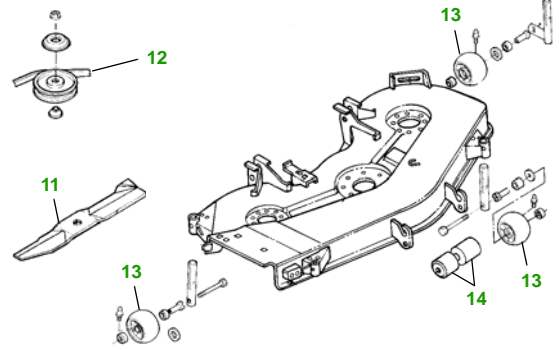

MAINTENANCE REMINDER SHEET

445 with 48" Deck

Lawn & Garden Tractor

Tractor S/N

48" Deck

Deck S/N

Key	Part No.	Description
1	AM107423	ENGINE OIL FILTER
2	AM116304	FUEL FILTER IN-LINE
	M111816	FUEL PUMP FILTER
3	AM116156	TRANSAXLE OIL FILTER
4	M76076	FOAM AIR FILTER ELEMENT
	M117254	PAPER AIR FILTER ELEMENT
5	AM101194	SPARK PLUG (ENG - ASO2,BSO2,CSO2, DSO2,ESO2, FSO2)
	M805853	SPARK PLUG (ENG - GSO2)
6	M97340	BELT - FAN

Key	Part No.	Description
7	AM131841	KEY
	AM120819	IGNITION SWITCH
8	TY25221	BATTERY (DRY)
9	AD2062R	HEADLIGHT BULB
10	AR62407	WARNING LIGHT BULB
11	M115495	BLADE - STANDARD
	M135589	BLADE - HIGH LIFT
12	M112268	BELT
13	AM117478	KIT - GAGE WHEEL - YELLOW
	AM125172	KIT - GAGE WHEEL - BLACK
14	M113955	ROLLER