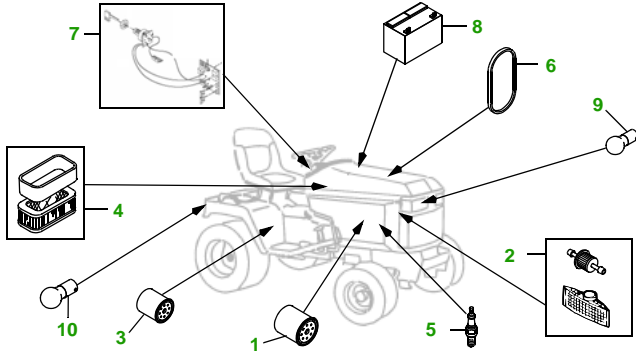

MAINTENANCE REMINDER SHEET

445 with 48" Deck

Lawn & Garden Tractor

Tractor S/N

48" Deck

Deck S/N

Key	Part No.	Description
1	AM107423	ENGINE OIL FILTER
2	AM116304	FUEL FILTER IN-LINE
	M111816	FUEL PUMP FILTER
3	AM116156	TRANSAXLE OIL FILTER
4	M76076	FOAM AIR FILTER ELEMENT
	M117254	PAPER AIR FILTER ELEMENT
5	AM101194	SPARK PLUG (ENG - ASO2,BSO2,CSO2, DSO2,ESO2, FSO2)
	M805853	SPARK PLUG (ENG - GSO2)
6	M97340	BELT - FAN

Key	Part No.	Description
7	AM131841	KEY
	AM120819	IGNITION SWITCH
8	TY25221	BATTERY (DRY)
9	AD2062R	HEADLIGHT BULB
10	AR62407	WARNING LIGHT BULB
11	M115495	BLADE - STANDARD
	M135589	BLADE - HIGH LIFT
12	M112268	BELT
13	AM117478	KIT - GAGE WHEEL - YELLOW
	AM125172	KIT - GAGE WHEEL - BLACK
14	M113955	ROLLER