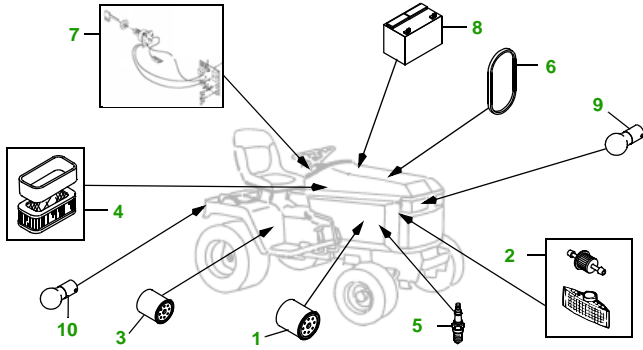

MAINTENANCE REMINDER SHEET

445 with 54" Deck

Lawn & Garden Tractor

Tractor S/N

54" Deck

Deck S/N

Key	Part No.	Description
1	AM107423	ENGINE OIL FILTER
2	AM116304	FUEL FILTER IN-LINE
	M111816	FUEL PUMP FILTER
3	AM116156	TRANSAXLE OIL FILTER
4	M76076	FOAM AIR FILTER ELEMENT
	M117254	PAPER AIR FILTER ELEMENT
5	AM101194	SPARK PLUG (ENG - ASO2,BSO2,CSO2, DSO2,ESO2, FSO2)
	M805853	SPARK PLUG (ENG - GSO2)
6	M97340	BELT - FAN

Key	Part No.	Description
7	AM131841	KEY
	AM120819	IGNITION SWITCH
8	TY25221	BATTERY (DRY)
9	AD2062R	HEADLIGHT BULB
10	AR62407	WARNING LIGHT BULB
11	M115496	BLADE - STANDARD
	M135590	BLADE - HIGH LIFT
12	M112269	BELT
13	AM117478	KIT - GAGE WHEEL - YELLOW
	AM125172	KIT - GAGE WHEEL - BLACK
14	M113955	ROLLER