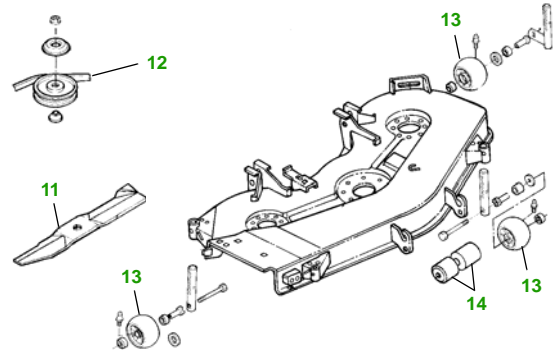

MAINTENANCE REMINDER SHEET

445 with 54" Deck

Lawn & Garden Tractor

Tractor S/N

54" Deck

Deck S/N

Key	Part No.	Description
1	AM107423	ENGINE OIL FILTER
2	AM116304	FUEL FILTER IN-LINE
	M111816	FUEL PUMP FILTER
3	AM116156	TRANSAXLE OIL FILTER
4	M76076	FOAM AIR FILTER ELEMENT
	M117254	PAPER AIR FILTER ELEMENT
5	AM101194	SPARK PLUG (ENG - ASO2,BSO2,CSO2, DSO2,ESO2, FSO2)
	M805853	SPARK PLUG (ENG - GSO2)
6	M97340	BELT - FAN

Key	Part No.	Description
7	AM131841	KEY
	AM120819	IGNITION SWITCH
8	TY25221	BATTERY (DRY)
9	AD2062R	HEADLIGHT BULB
10	AR62407	WARNING LIGHT BULB
11	M115496	BLADE - STANDARD
	M135590	BLADE - HIGH LIFT
12	M112269	BELT
13	AM117478	KIT - GAGE WHEEL - YELLOW
	AM125172	KIT - GAGE WHEEL - BLACK
14	M113955	ROLLER