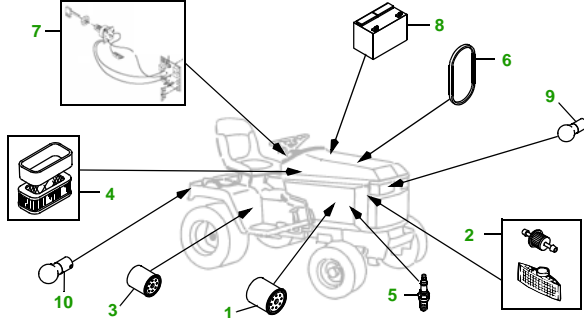

MAINTENANCE REMINDER SHEET

445 with 60" Deck

Lawn & Garden Tractor

Tractor S/N

60" Deck

Deck S/N

Key	Part No.	Description
1	AM107423	ENGINE OIL FILTER
2	AM116304	FUEL FILTER IN-LINE
	M111816	FUEL PUMP FILTER
3	AM116156	TRANSAXLE OIL FILTER
4	M76076	FOAM AIR FILTER ELEMENT
	M117254	PAPER AIR FILTER ELEMENT
5	AM101194	SPARK PLUG (ENG - ASO2,BSO2,CSO2, DSO2,ESO2, FSO2)
	M805853	SPARK PLUG (ENG - GSO2)
6	M97340	BELT - FAN
7	AM131841	KEY

Key	Part No.	Description
	AM120819	IGNITION SWITCH
8	TY25221	BATTERY (DRY)
9	AD2062R	HEADLIGHT BULB
10	AR62407	WARNING LIGHT BULB
11	M141785	BLADE - STANDARD
	M119206	BLADE - MULCH
12	M120381	BELT
13	AM107561	CASTER WHEEL KIT
14	AM107560	CASTER WHEEL KIT
15	M115245	WHEEL
16	M113955	ROLLER - FRONT
17	AM101044	ROLLER - REAR