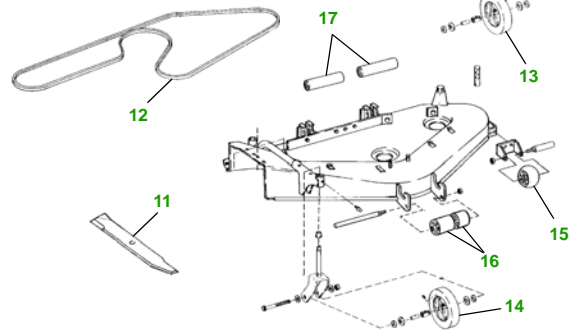

MAINTENANCE REMINDER SHEET

445 with 60" Deck

Lawn & Garden Tractor

Tractor S/N

60" Deck

Deck S/N

Key	Part No.	Description
1	AM107423	ENGINE OIL FILTER
2	AM116304	FUEL FILTER IN-LINE
	M111816	FUEL PUMP FILTER
3	AM116156	TRANSAXLE OIL FILTER
4	M76076	FOAM AIR FILTER ELEMENT
	M117254	PAPER AIR FILTER ELEMENT
5	AM101194	SPARK PLUG (ENG - ASO2,BSO2,CSO2, DSO2,ESO2, FSO2)
	M805853	SPARK PLUG (ENG - GSO2)
6	M97340	BELT - FAN
7	AM131841	KEY

Key	Part No.	Description
	AM120819	IGNITION SWITCH
8	TY25221	BATTERY (DRY)
9	AD2062R	HEADLIGHT BULB
10	AR62407	WARNING LIGHT BULB
11	M141785	BLADE - STANDARD
	M119206	BLADE - MULCH
12	M120381	BELT
13	AM107561	CASTER WHEEL KIT
14	AM107560	CASTER WHEEL KIT
15	M115245	WHEEL
16	M113955	ROLLER - FRONT
17	AM101044	ROLLER - REAR