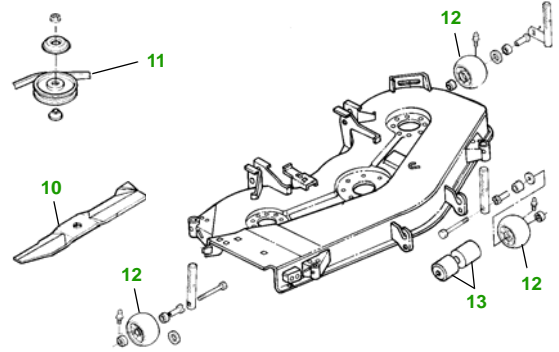

MAINTENANCE REMINDER SHEET

455 with 48" Deck

Lawn & Garden Tractor

Tractor S/N

48" Deck

Deck S/N

Key	Part No.	Description
1	M806418.....	ENGINE OIL FILTER
2	CH15553	FUEL FILTER
3	AM116156	TRANSAXLE OIL FILTER
4	AM108243	AIR FILTER ELEMENT - OUTER
	M94734.....	AIR FILTER ELEMENT - INNER
5	M800347.....	BELT - FAN
6	AM131841	KEY
	AM120819	IGNITION SWITCH
7	TY25881	BATTERY (DRY)

Key	Part No.	Description
8	AD2062R	HEADLIGHT BULB
9	AR62407	WARNING LIGHT BULB
10	M115495	BLADE - STANDARD
	M135589.....	BLADE - HIGH LIFT
11	M112268	BELT
12	AM117478.....	KIT - GAGE WHEEL - YELLOW
	AM125172	KIT - GAGE WHEEL - BLACK
13	M113955	ROLLER

Qty	Part No	Item
1	AM108243	Air Filter Element - Outer
1	M94734	Air Filter Element - Inner
3	M115495	Blade - Standard
3	M135589	Blade - High Lift
1	M800347	Belt - Fan
1	M112268	Belt - Mower
1	AM131841	Key
1	AMT1274	Fuel Cap
1	TY130907	Mower Deck Leveling Gauge
1	TY26183	Grease Gun