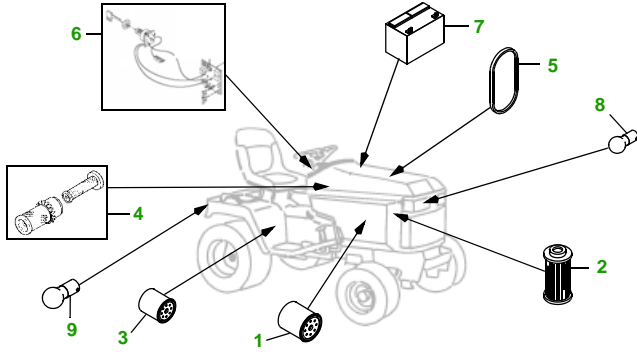

MAINTENANCE REMINDER SHEET

455 with 48" Deck

Lawn & Garden Tractor

Tractor S/N

48" Deck

Deck S/N

Key	Part No.	Description
1	M806418.....	ENGINE OIL FILTER
2	CH15553	FUEL FILTER
3	AM116156	TRANSAXLE OIL FILTER
4	AM108243	AIR FILTER ELEMENT - OUTER
	M94734.....	AIR FILTER ELEMENT - INNER
5	M800347.....	BELT - FAN
6	AM131841	KEY
	AM120819	IGNITION SWITCH
7	TY25881	BATTERY (DRY)

Key	Part No.	Description
8	AD2062R	HEADLIGHT BULB
9	AR62407	WARNING LIGHT BULB
10	M115495	BLADE - STANDARD
	M135589.....	BLADE - HIGH LIFT
11	M112268	BELT
12	AM117478.....	KIT - GAGE WHEEL - YELLOW
	AM125172	KIT - GAGE WHEEL - BLACK
13	M113955	ROLLER