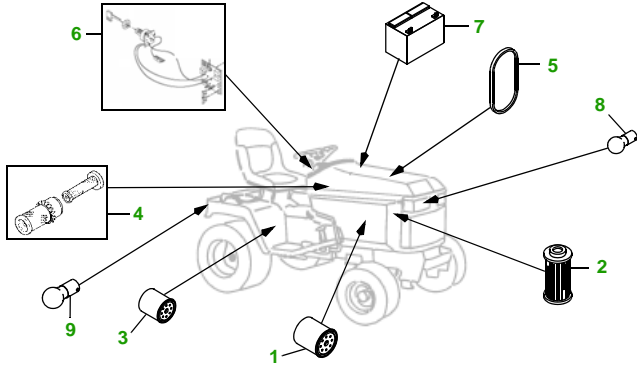

MAINTENANCE REMINDER SHEET

455 with 54" Deck

Lawn & Garden Tractor

Tractor S/N

54" Deck

Deck S/N

Key	Part No.	Description
1	M806418.....	ENGINE OIL FILTER
2	CH15553	FUEL FILTER
3	AM116156	TRANSAXLE OIL FILTER
4	AM108243	AIR FILTER ELEMENT - OUTER
	M94734.....	AIR FILTER ELEMENT - INNER
5	M800347.....	BELT - FAN
6	AM131841	KEY
	AM120819	IGNITION SWITCH
7	TY25881	BATTERY (DRY)

Key	Part No.	Description
8	AD2062R	HEADLIGHT BULB
9	AR62407	WARNING LIGHT BULB
10	M115496	BLADE - STANDARD
	M135590.....	BLADE - HIGH LIFT
11	M112269	BELT
12	AM117478.....	KIT - GAGE WHEEL - YELLOW
	AM125172	KIT - GAGE WHEEL - BLACK
13	M113955	ROLLER