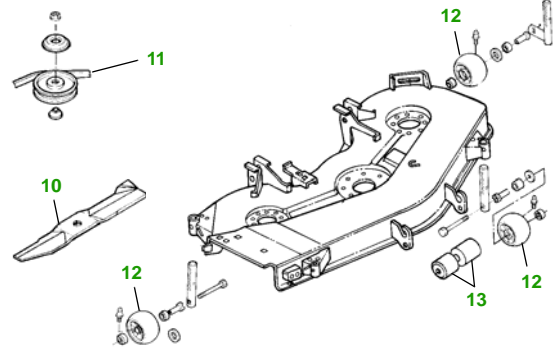

MAINTENANCE REMINDER SHEET

455 with 54" Deck

Lawn & Garden Tractor

Tractor S/N

54" Deck

Deck S/N

Key	Part No.	Description
1	M806418.....	ENGINE OIL FILTER
2	CH15553	FUEL FILTER
3	AM116156	TRANSAXLE OIL FILTER
4	AM108243	AIR FILTER ELEMENT - OUTER
	M94734.....	AIR FILTER ELEMENT - INNER
5	M800347.....	BELT - FAN
6	AM131841	KEY
	AM120819	IGNITION SWITCH
7	TY25881	BATTERY (DRY)

Key	Part No.	Description
8	AD2062R	HEADLIGHT BULB
9	AR62407	WARNING LIGHT BULB
10	M115496	BLADE - STANDARD
	M135590.....	BLADE - HIGH LIFT
11	M112269	BELT
12	AM117478.....	KIT - GAGE WHEEL - YELLOW
	AM125172	KIT - GAGE WHEEL - BLACK
13	M113955	ROLLER

Qty	Part No	Item
1	AM108243	Air Filter Element - Outer
1	M94734	Air Filter Element - Inner
3	M115496	Blade - Standard
3	M135590	Blade - High Lift
1	M800347	Belt - Fan
1	M112269	Belt - Mower
1	AM131841	Key
1	AMT1274	Fuel Cap
1	TY130907	Mower Deck Leveling Gauge
1	TY26183	Grease Gun