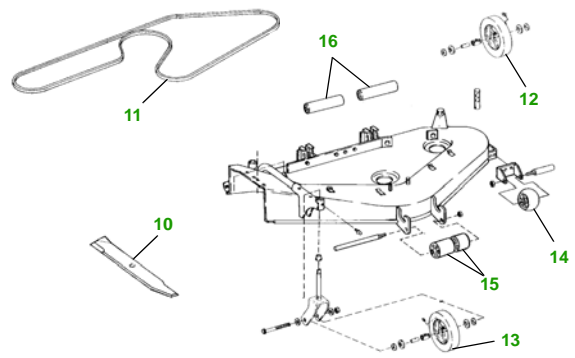

60" Deck

Deck S/N

Key	Part No.	Description
1	M806418.....	ENGINE OIL FILTER
2	CH15553.....	FUEL FILTER
3	AM116156.....	TRANSAXLE OIL FILTER
4	AM108243.....	AIR FILTER ELEMENT - OUTER
	M94734.....	AIR FILTER ELEMENT - INNER
5	M800347.....	BELT - FAN
6	AM131841.....	KEY
	AM120819.....	IGNITION SWITCH
7	TY25881.....	BATTERY (DRY)
8	AD2062R.....	HEADLIGHT BULB

Key	Part No.	Description
9	AR62407.....	WARNING LIGHT BULB
10	M141785.....	BLADE - STANDARD
	M119206.....	BLADE - MULCHING
11	M120381.....	BELT
12	AM107561.....	CASTER WHEEL KIT
13	AM107560.....	CASTER WHEEL KIT
14	M115245.....	WHEEL
15	M113955.....	ROLLER - FRONT
16	AM101044.....	ROLLER - REAR

Service Recommendations

"As Needed" Parts

Qty	Part No	Item	Qty or Capacity	Change Interval in Hours
2	M806418	Oil Filter	1	50/200
6	TY22064	1 Qt Torq Gard® 5W30 Engine Oil	3.0 qt	50/200
2	AM116156	Transaxle Oil Filter	1	50/200
4	TY22000	1 Gal Low Viscosity Hygard	7.0 qt 2WS 6.0 qt AWS	50/200
1	CH15553	Fuel Filter	1	250
2	TY6341	JD Multi Purpose SD Polyurea Grease		As Needed

Qty	Part No	Item
1	AM108243	Air Filter Element - Outer
1	M94734	Air Filter Element - Inner
3	M141785	Blade - Standard
3	M119206	Blade - Mulching
1	M800347	Belt - Fan
1	M120381	Belt - Mower
1	AM131841	Key
1	AMT1274	Fuel Cap
1	TY130907	Mower Deck Leveling Gauge
1	TY26183	Grease Gun

Dealer Name
Contact Name
Dealer Phone No

Home Maintenance Kit

Unit	Kit Number
455	LG189

JOHN DEERE