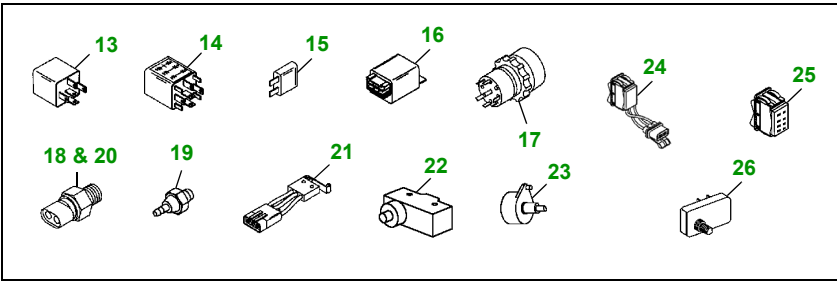

4600 / 4700

key	part no.	description	key	part no.	description
1	M806419	FILTER - ENGINE OIL	13	LVA13729	RELAY,
2	LVA10419	FILTER - HYDRO TRANS - 6.00" X 3.70"	14	RE153894	DIODE
	AM102723	FILTER - GEAR TRANS - 4.50" X 3.70"	15	57M7121	FUSE - 10 AMP
3	T111383	FILTER - FUEL		57M7120	FUSE - 20 AMP
4	M131802	AIR FILTER - PRIMARY		57M7146	FUSE - 30 AMP
	M131803	AIR FILTER - SECONDARY	16	AL202032	FLASHER
5	M808685	BELT - FAN (USE/W M801086 AND 40 AMP ALT)	17	AL32062	SWITCH, HAZARD
	LVU11835	BELT - FAN (USE/W M801086 AND 55 AMP ALT)	18	AM118802	SWITCH, PTO
	LVU11661	BELT - FAN (USE/W T111553 AND 40 AMP ALT)	19	AM100856	OIL PRESSURE SWITCH - ENG 4TNE84-
	LVU11662	BELT - FAN (USE/W T111553 AND 55 AMP ALT)			JTC45/JTF46
	LVA12357	ALTERNATOR - 40 AMP		M809526	OIL PRESSURE SWITCH - ENG - 4TNE84-
	LVA12467	ALTERNATOR - 55 AMP			EJTC46/EJTF46/EJTC46S/EJTF46S
6	TY24394	BATTERY	20	RE39116	SWITCH, NEUTRAL START - 4600 - CST
7	AM879743	STARTER	21	LVA13319	SWITCH, NEUTRAL START - 4600 - HST
8	AR51481	KEY, IGNITION	22	LVA10725	SWITCH, NEUTRAL START - 4600 - PRT
	RE45963	SWITCH, IGNITION	23	AM124875	SWITCH, LIGHT
9	M807906	BULB, HEADLIGHT	24	AM134819	SWITCH, CRUISE CONTROL - S/N —H267315
	AD2062R	BULB, TAIL LIGHT			—P264019, —C260275
	AR48015	BULB, TAIL LIGHT	25	LVA10277	SWITCH, CRUISE CONTROL - S/N H267316—
10	M811034	THERMOSTAT			—P264020—, C260276—
	M805834	GASKET - UPPER	26	AR64422	TURN SIGNAL CONTROLLER
	M805835	GASKET - LOWER	27	AM125945	MUFFLER
11	M132272	RADIATOR HOSE - UPPER	28	AM31268	CLAMP
	M132273	RADIATOR HOSE - LOWER	29	AM115838	SPARK ARRESTOR
	TY22467	HOSE CLAMP	30	M133180	EXHAUST PIPE
12	LVA11397	SEAT KIT	31	LVA10149	VERTICAL EXHAUST
	AM109333	SWITCH, SEAT - OLD	32	LVA14426	FILTER PAK
	LVA10036	SEAT HEIGHT SWITCH - NEW			