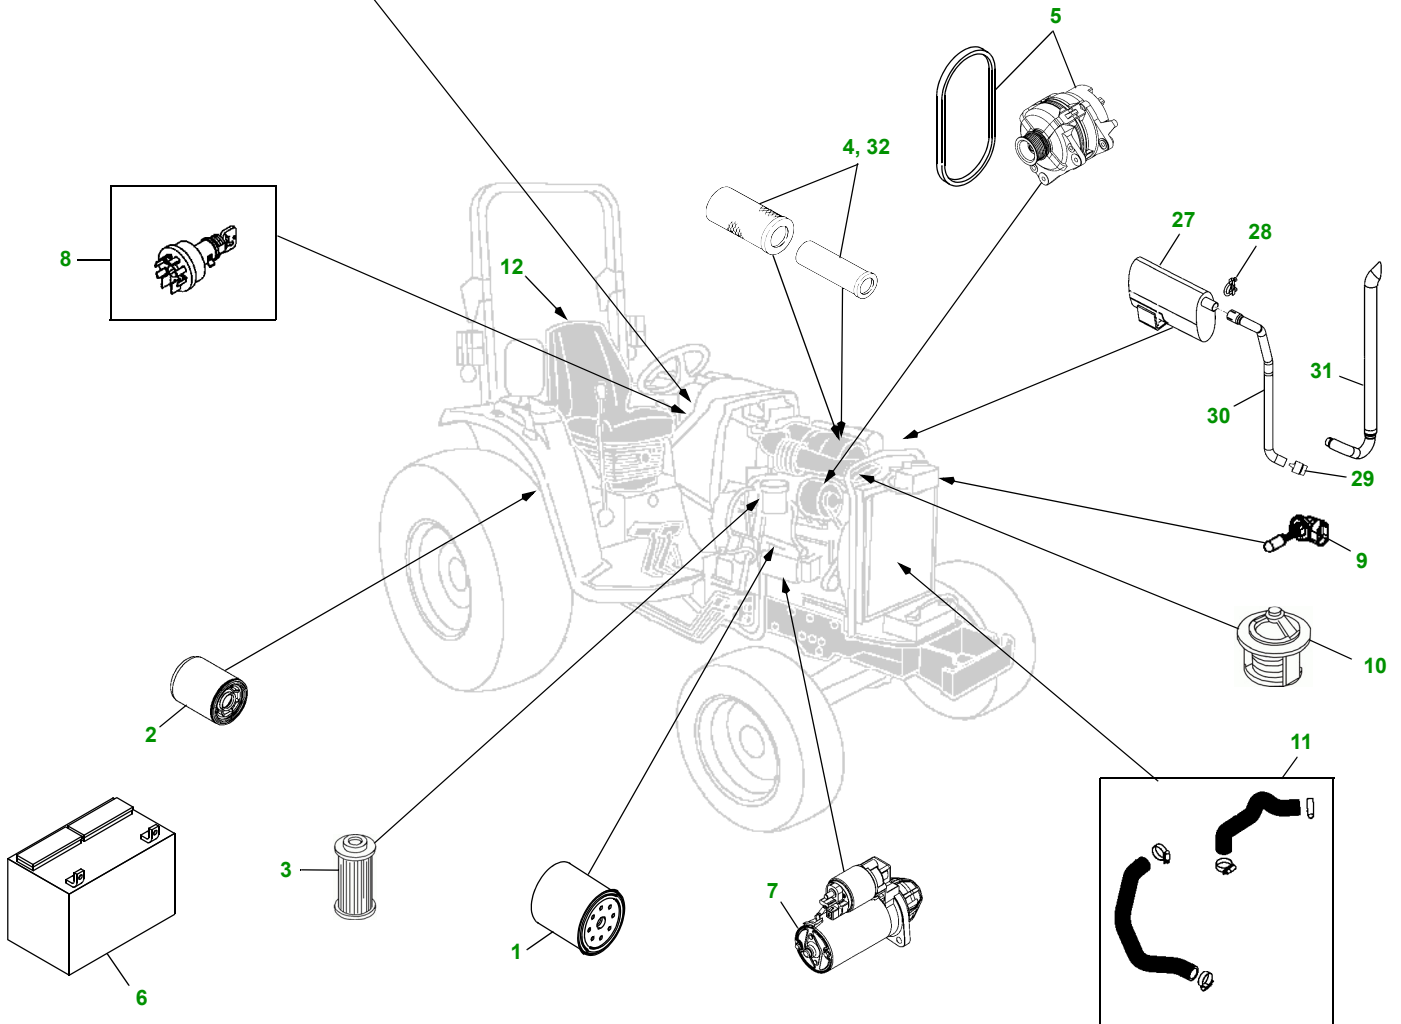

4600 / 4700

key	part no.	description	key	part no.	description
1	M806419	FILTER - ENGINE OIL	13	LVA13729	RELAY,
2	LVA10419	FILTER - HYDRO TRANS - 6.00" X 3.70"	14	RE153894	DIODE
	AM102723	FILTER - GEAR TRANS - 4.50" X 3.70"	15	57M7121	FUSE - 10 AMP
3	T111383	FILTER - FUEL		57M7120	FUSE - 20 AMP
4	M131802	AIR FILTER - PRIMARY		57M7146	FUSE - 30 AMP
	M131803	AIR FILTER - SECONDARY	16	AL202032	FLASHER
5	M808685	BELT - FAN (USE/W M801086 AND 40 AMP ALT)	17	AL32062	SWITCH, HAZARD
	LVU11835	BELT - FAN (USE/W M801086 AND 55 AMP ALT)	18	AM118802	SWITCH, PTO
	LVU11661	BELT - FAN (USE/W T111553 AND 40 AMP ALT)	19	AM100856	OIL PRESSURE SWITCH - ENG 4TNE84-
	LVU11662	BELT - FAN (USE/W T111553 AND 55 AMP ALT)			JTC45/JTF46
	LVA12357	ALTERNATOR - 40 AMP		M809526	OIL PRESSURE SWITCH - ENG - 4TNE84-
	LVA12467	ALTERNATOR - 55 AMP			EJTC46/EJTF46/EJTC46S/EJTF46S
6	TY24394	BATTERY	20	RE39116	SWITCH, NEUTRAL START - 4600 - CST
7	AM879743	STARTER	21	LVA13319	SWITCH, NEUTRAL START - 4600 - HST
8	AR51481	KEY, IGNITION	22	LVA10725	SWITCH, NEUTRAL START - 4600 - PRT
	RE45963	SWITCH, IGNITION	23	AM124875	SWITCH, LIGHT
9	M807906	BULB, HEADLIGHT	24	AM134819	SWITCH, CRUISE CONTROL - S/N —H267315
	AD2062R	BULB, TAIL LIGHT			—P264019, —C260275
	AR48015	BULB, TAIL LIGHT	25	LVA10277	SWITCH, CRUISE CONTROL - S/N H267316—
10	M811034	THERMOSTAT			—P264020—, C260276—
	M805834	GASKET - UPPER	26	AR64422	TURN SIGNAL CONTROLLER
	M805835	GASKET - LOWER	27	AM125945	MUFFLER
11	M132272	RADIATOR HOSE - UPPER	28	AM31268	CLAMP
	M132273	RADIATOR HOSE - LOWER	29	AM115838	SPARK ARRESTOR
	TY22467	HOSE CLAMP	30	M133180	EXHAUST PIPE
12	LVA11397	SEAT KIT	31	LVA10149	VERTICAL EXHAUST
	AM109333	SWITCH, SEAT - OLD	32	LVA14426	FILTER PAK
	LVA10036	SEAT HEIGHT SWITCH - NEW			