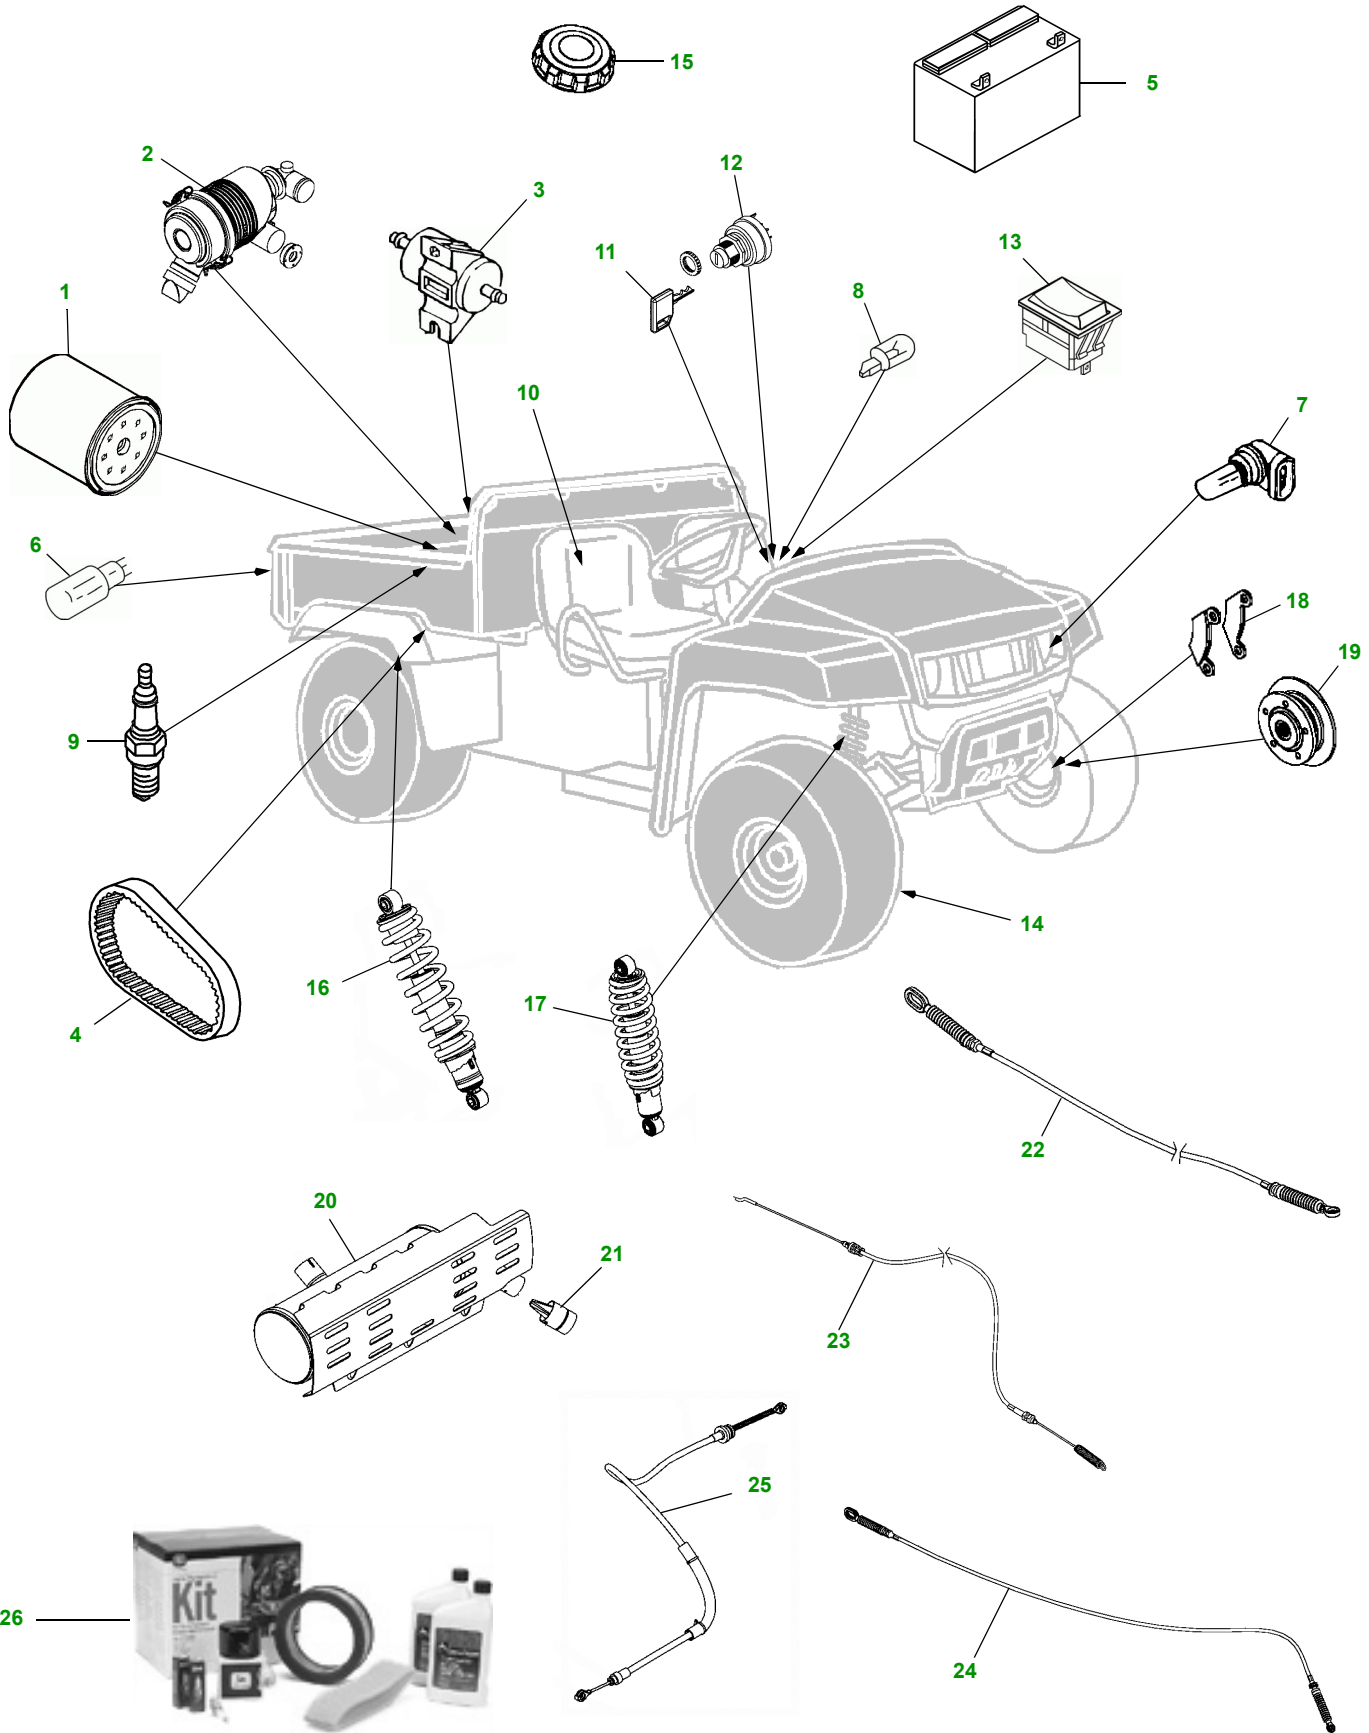

Gator 625i XUV 4X4

(Camo, Green and Yellow, Olive and Black)

key	part no.	description	key	part no.	description
1	AM107423	OIL FILTER		M158358	TIRE - FRONT (25X9 -12) (ALL PURPOSE)
2	M113621	AIR FILTER ELEMENT		M158359	TIRE - REAR (25X11-12) (ALL PURPOSE)
3	AM117584	FUEL FILTER - IN LINE		M159741	TIRE - FRONT (27X9 -14)
4	M158267	BELT - DRIVE		M159742	TIRE - REAR (27X11-14)
	VG11784	BELT - FAN	15	VGA10167	FILLER CAP
5	TY25221	BATTERY	16	AM137814	SHOCK - REAR
6	R133301	BULB - SINGLE FILAMENT	17	AM137815	SHOCK - FRONT
	R133302	BULB - DUAL FILAMENT	18	AM140607	BRAKE KIT - INCLUDES 4 PADS - FRONT
	57M10180	BULB - AMBER		AM141182	BRAKE KIT - INCLUDES 4 PADS - REAR
7	R136239	BULB -HEADLIGHT	19	M158242	ROTOR
8	AR62407	BULB - INSTRUMENT PANEL	20	AM137090	MUFFLER
9	M138938	SPARK PLUG		M139817	GASKET
10	AM138194	SEAT - YELLOW	21	AM108146	SPARK ARRESTOR KIT
	AM138195	SEAT - BLACK	22	AM136235	CABLE - THROTTLE
11	AM131841	KEY	23	AM141669	CABLE - DIFFERENTIAL LOCK
12	TCA15075	IGNITION SWITCH	24	AM141668	CABLE - DIFFERENTIAL INTERLOCK
13	AM117324	ROCKER SWITCH - HEADLIGHT	25	AM141665	CABLE - PARK BRAKE
14	M158356	TIRE - FRONT (26X9-12)	26	LG261	HOME MAINTENANCE KIT
	M158357	TIRE - REAR (26X11-12)			

Parts Needed in First 250 hours of Operation

Qty	Part No	Item	Capacity	Interval In Hours
3	AM107423	Engine Oil Filter		8/100/200
5	TY6364	1 qt JD Plus 4 10W30 Engine Oil	1.4 qt	8/100/200
1	M113621	Air Filter		200
1	AM117584	Fuel Filter		200
2	M138938	Spark Plug	2	200
3	TY6341	Multi Purpose SD Polyurea Grease (14 oz)		As Needed

"As Needed" Parts

Qty	Part Number	Item
1	M113621	Air Cleaner
1	AM117584	Fuel Filter
2	M138938	Spark Plug
1	M158267	Belt - Drive
1	VG11784	Belt - Fan
1	AM131841	Key
1	VGA10167	Filler Cap
1	TY26183	Grease Gun