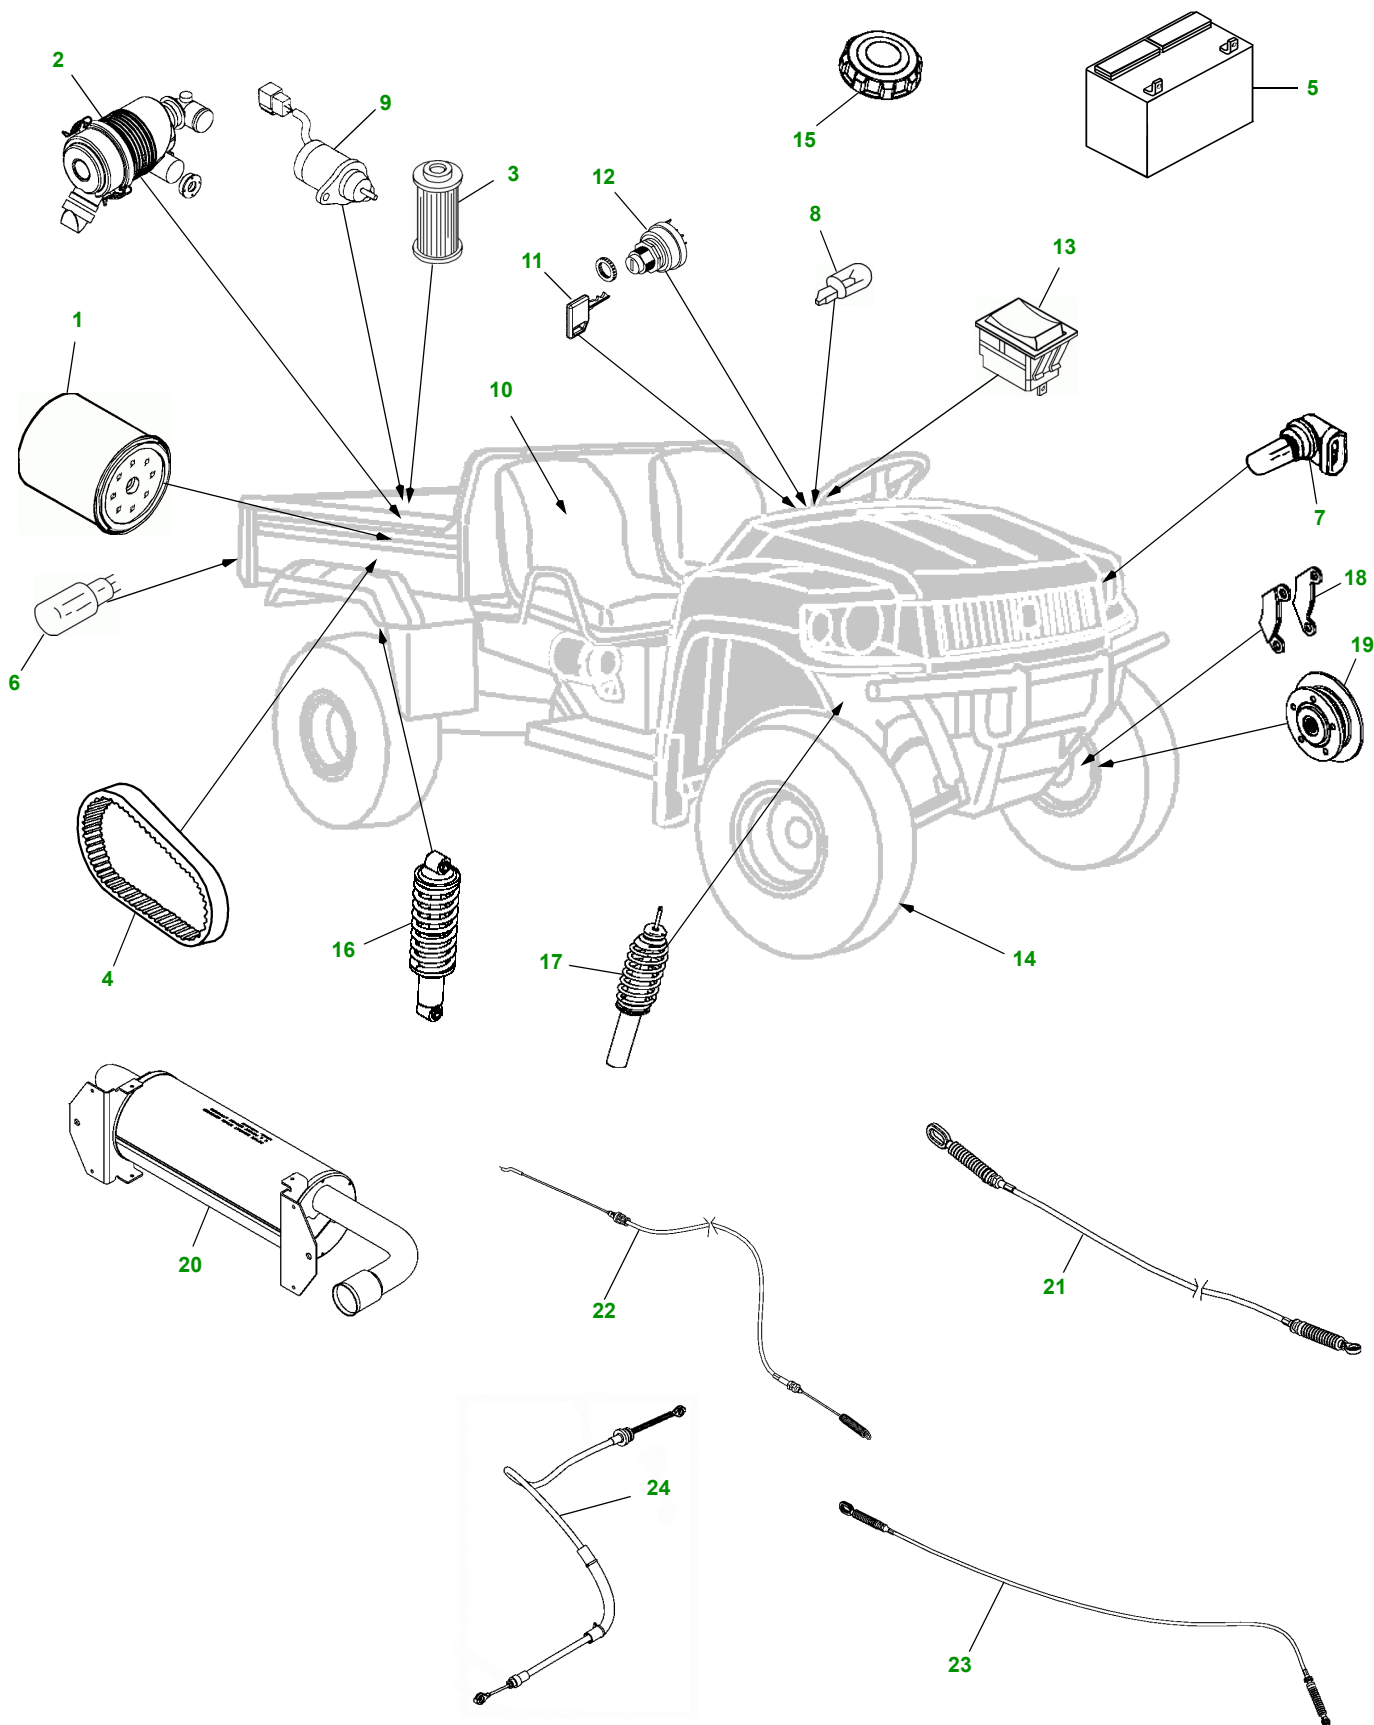

Gator 855D XUV 4X4

(Camo, Green and Yellow, Olive and Black)

key	part no.	description	key	part no.	description
1	M806418	OIL FILTER		M158358	TIRE - FRONT (25X9 -12) (ALL PURPOSE)
2	M113621	AIR FILTER ELEMENT - PRIMARY		M158359	TIRE - REAR (25X11-12) (ALL PURPOSE)
	M123378	AIR FILTER ELEMENT - SECONDARY		M159741	TIRE - REAR (27X9-14)
3	M801101	FUEL FILTER ELEMENT		M159742	TIRE - REAR (27X11-14)
4	M158189	BELT - DRIVE	15	VGA10892	FILLER CAP
	MIU800679	BELT - FAN	16	AM137814	SHOCK - REAR
5	TY25881	BATTERY		AM140234	SHOCK - PERFORMANCE - REAR
6	R133302	BULB - DUAL FILAMENT	17	AM137815	SHOCK - FRONT
	R133301	BULB - SINGLE FILAMENT		AM140232	SHOCK - PERFORMANCE - LEFT FRONT
	57M10180	BULB - FRONT AMBER		AM140233	SHOCK - PERFORMANCE - RIGHT FRONT
7	R136239	BULB - HEADLIGHT	18	AM140607	BRAKE KIT - FRONT - INCLUDES 4 PADS
8	AR62407	BULB - INSTRUMENT PANEL		AM141182	BRAKE KIT - REAR - INCLUDES 4 PADS
9	M806808	FUEL SHUTOFF SOLENOID	19	M158242	ROTOR
10	AM138194	SEAT - YELLOW	20	AM140802	MUFFLER
	AM138195	SEAT - BLACK		M811809	GASKET
11	AM131841	KEY	21	AM136236	CABLE - THROTTLE
12	TCA15075	IGNITION SWITCH	22	AM141669	CABLE - DIFFERENTIAL LOCK
13	VGA10925	ROCKER SWITCH - HEADLIGHT	23	AM141668	CABLE - DIFFERENTIAL INTERLOCK
14	M158356	TIRE - FRONT (26X9-12)	24	AM141665	CABLE - PARK BRAKE
	M158357	TIRE - REAR (26X11-12)			

Parts Needed in First 250 hours of Operation

Qty	Part No	Item	Capacity	Interval In Hours
2	M806418	Engine Oil Filter		50/200
1	TY22061	2 1/2 gal JD Plus 50 15W40 Engine Oil	2.3 qt	50/200
3	TY6341	Multi Purpose SD Polyurea Grease (14 oz)		As Needed

"As Needed" Parts

Qty	Part Number	Item
1	M113621	Air Filter - Primary
1	M123378	Air Filter - Secondary
1	M801101	Fuel Filter
1	M158189	Belt - Drive (4WD)
1	MIU800679	Belt - Fan
1	AM131841	Key
1	VGA10892	Filler Cap
1	TY26183	Grease Gun