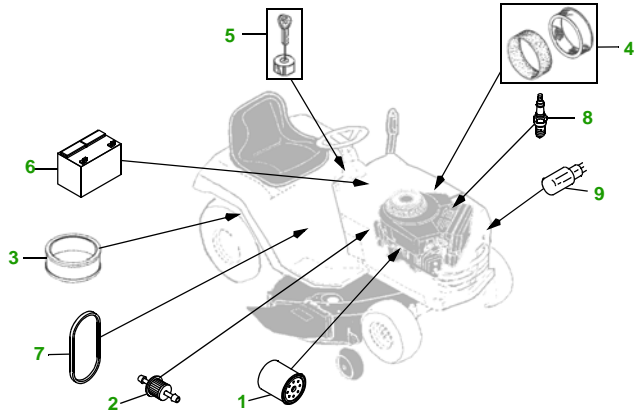

MAINTENANCE REMINDER SHEET

G100 with 54" Deck

Garden Tractor

Tractor S/N

54" Deck

Deck S/N

Key	Part No.	Description
1	AM125424	OIL FILTER
	GY20577	OIL FILTER (PACKAGE)
2	AM116304	FUEL FILTER - IN-LINE
	GY20709	FUEL FILTER (PACKAGE)
3	M809443	TRANSAXLE FILTER
4	GY20576	AIR CLEANER (PACKAGE)
5	GY20680	KEY -PADDED (PACKAGE)
	AM132808	IGNITION SWITCH
6	TY25221	BATTERY

Key	Part No.	Description
7	M136927	BELT - TRACTION DRIVE
8	M78543	SPARK PLUG
9	AD2062R	HEADLIGHT BULB
10	M115496	BLADE - MEDIUM LIFT
	GY20569	BLADE - (PKG) (PACKAGED QTY - 3 BLADES)
11	M110312	KIT - BELT - PRIMARY (PACKAGE)
12	M118685	BELT - SECONDARY
13	GX10168	WHEEL
14	M113955	ROLLER

Service Recommendations

Qty	Part No	Item	Qty or Capacity	Change Interval in Hours
1	AM125424	Oil Filter	1	200
9	TY22029 or TY22076	1 Qt. Engine Oil Turf Gard® 10W30 2 1/2 Gal. Engine Oil Turf Gard® 10W30	2.2 qt	5/50/150/250
1	AM116304	Fuel Filter	1	200
2	TY6341	JD Multi Purpose SD Polyurea Grease		As Needed