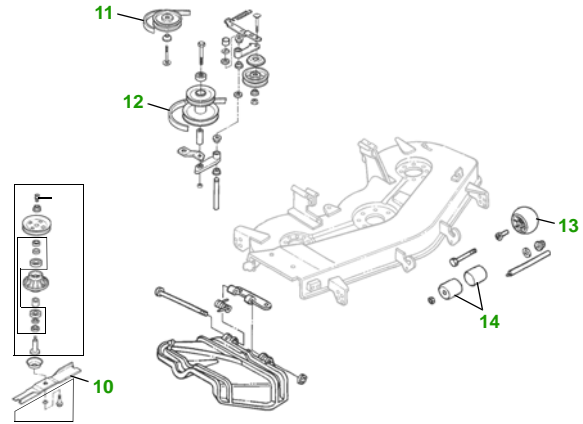

MAINTENANCE REMINDER SHEET

G100 with 54" Deck

Garden Tractor

Tractor S/N

54" Deck

Deck S/N

Key	Part No.	Description
1	AM125424	OIL FILTER
	GY20577	OIL FILTER (PACKAGE)
2	AM116304	FUEL FILTER - IN-LINE
	GY20709	FUEL FILTER (PACKAGE)
3	M809443	TRANSAXLE FILTER
4	GY20576	AIR CLEANER (PACKAGE)
5	GY20680	KEY -PADDED (PACKAGE)
	AM132808	IGNITION SWITCH
6	TY25221	BATTERY

Key	Part No.	Description
7	M136927	BELT - TRACTION DRIVE
8	M78543	SPARK PLUG
9	AD2062R	HEADLIGHT BULB
10	M115496	BLADE - MEDIUM LIFT
	GY20569	BLADE - (PKG) (PACKAGED QTY - 3 BLADES)
11	M110312	KIT - BELT - PRIMARY (PACKAGE)
12	M118685	BELT - SECONDARY
13	GX10168	WHEEL
14	M113955	ROLLER

Service Recommendations

Qty	Part No	Item	Qty or Capacity	Change Interval in Hours
1	AM125424	Oil Filter	1	200
9	TY22029 or TY22076	1 Qt. Engine Oil Turf Gard® 10W30 2 1/2 Gal. Engine Oil Turf Gard® 10W30	2.2 qt	5/50/150/250
1	AM116304	Fuel Filter	1	200
2	TY6341	JD Multi Purpose SD Polyurea Grease		As Needed