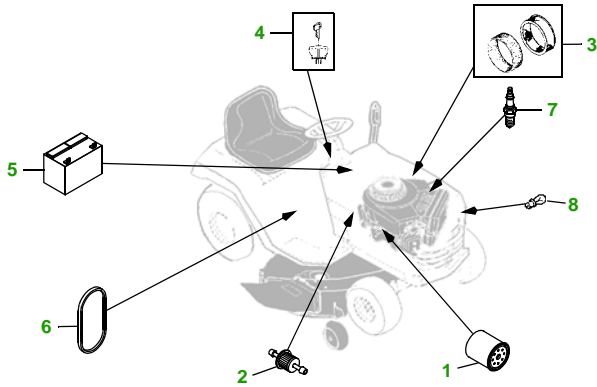

MAINTENANCE REMINDER SHEET

G110 with 54" Deck

Garden Tractor

Tractor S/N

54" Deck

Deck S/N

Key	Part No.	Description	Key	Part No.	Description
1	AM125424	OIL FILTER	6	GX21407	BELT - TRACTION DRIVE
	GY20577	OIL FILTER (PACKAGE)	7	M78543	SPARK PLUG
2	AM116304	FUEL FILTER - IN-LINE	8	AD2062R	HEADLIGHT BULB
	GY20709	FUEL FILTER (PACKAGE)	9	GY20679	KIT - BLADE (PACKAGED QTY - 3 BLADES)
3	GY20576	KIT - AIR FILTER (PACKAGE)	10	GX21395	V-BELT
4	GY20680	KEY - PADDED (PACKAGE)	11	GX10168	WHEEL
	GY20074	IGNITION SWITCH			
5	TY25878	BATTERY			

Service Recommendations

"As Needed" Parts

Qty	Part No	Item	Qty or Capacity	Change Interval in Hours
1	GY20577	Oil Filter	1	200
9	TY22029 or TY22076	1 Qt. Engine Oil Turf Gard @ 10W30 2 1/2 Gal. Engine Oil Turf Gard @ 10W30	2.2 qt	5/50/150/250
2	GY20576	Air Cleaner	1	100/200
1	AM116304	Fuel Filter	1	200
2	M78543	Spark Plug	2	200
2	TY6341	JD Multi Purpose SD Polyurea Grease		As Needed

Qty	Part No	Item
1	GY20679	Blade - Kit 54"
1	GX21395	Belt - Mower Drive
1	GX21407	Belt - Traction Drive
1	GY20680	Key
1	GX22166	Fuel Cap
1	TY15272	Mower Deck Leveling Gauge
1	TY15410	Grease Gun

Tricycler Mulch Kit..... BM20304