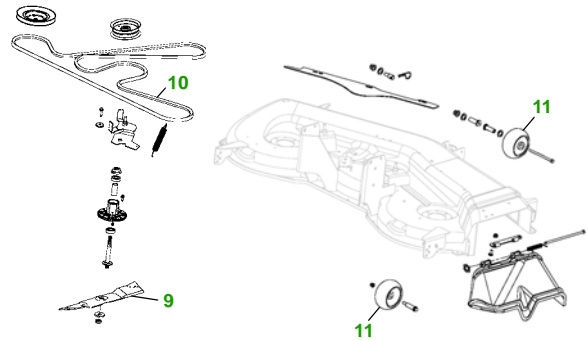

MAINTENANCE REMINDER SHEET

G110 with 54" Deck

Garden Tractor

Tractor S/N

54" Deck

Deck S/N

Key	Part No.	Description	Key	Part No.	Description
1	AM125424	OIL FILTER	6	GX21407	BELT - TRACTION DRIVE
	GY20577	OIL FILTER (PACKAGE)	7	M78543	SPARK PLUG
2	AM116304	FUEL FILTER - IN-LINE	8	AD2062R	HEADLIGHT BULB
	GY20709	FUEL FILTER (PACKAGE)	9	GY20679	KIT - BLADE (PACKAGED QTY - 3 BLADES)
3	GY20576	KIT - AIR FILTER (PACKAGE)	10	GX21395	V-BELT
4	GY20680	KEY - PADDED (PACKAGE)	11	GX10168	WHEEL
	GY20074	IGNITION SWITCH			
5	TY25878	BATTERY			

Service Recommendations

"As Needed" Parts

Qty	Part No	Item	Qty or Capacity	Change Interval in Hours
1	GY20577	Oil Filter	1	200
9	TY22029 or TY22076	1 Qt. Engine Oil Turf Gard @ 10W30 2 1/2 Gal. Engine Oil Turf Gard @ 10W30	2.2 qt	5/50/150/250
2	GY20576	Air Cleaner	1	100/200
1	AM116304	Fuel Filter	1	200
2	M78543	Spark Plug	2	200
2	TY6341	JD Multi Purpose SD Polyurea Grease		As Needed

Qty	Part No	Item
1	GY20679	Blade - Kit 54"
1	GX21395	Belt - Mower Drive
1	GX21407	Belt - Traction Drive
1	GY20680	Key
1	GX22166	Fuel Cap
1	TY15272	Mower Deck Leveling Gauge
1	TY15410	Grease Gun

Tricycler Mulch Kit..... BM20304