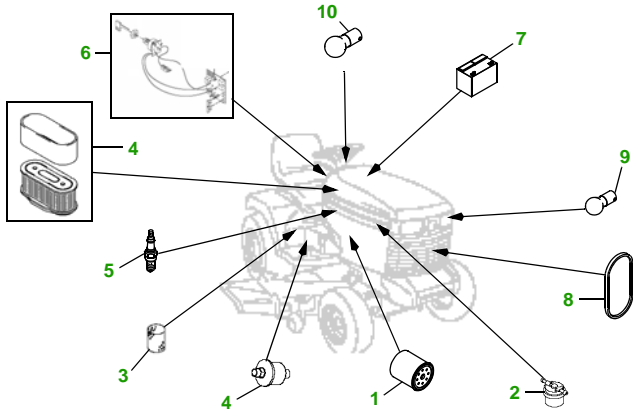

MAINTENANCE REMINDER SHEET

GX255 with 48C Deck

Garden Tractor

Tractor S/N