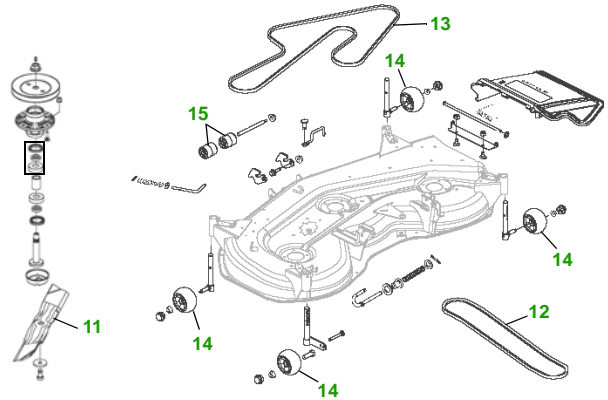

## GX255 with 48C Deck

### 48" Convertible Deck

Deck S/N

Key	Part No.	Description
1	AM107423	ENGINE OIL FILTER
2	AM116403	FUEL FILTER IN-LINE
3	M141977	TRANSAXLE OIL FILTER
4	M140295	FOAM FILTER ELEMENT
	M150403	PAPER FILTER ELEMENT - EXTERNAL VENT
	M150949	PAPER FILTER ELEMENT - INTERNAL VENT
5	M805853	SPARK PLUG
6	AM131841	KEY
	AM132500	IGNITION MODULE
7	TY25881	BATTERY (DRY)

Key	Part No.	Description
8	M127523	BELT - TRACTION DRIVE
9	AD2062R	HEADLIGHT BULB
10	AR62407	INSTRUMENT PANEL BULB
11	M145476	BLADE - STANDARD
	M127673	BLADE - MULCHING
12	M143019	BELT - PRIMARY
13	M154958	BELT - SECONDARY
14	AM125172	KIT - GAGE WHEEL - REAR
	AM133602	KIT - GAGE WHEEL - FRONT
15	M113955	ROLLER