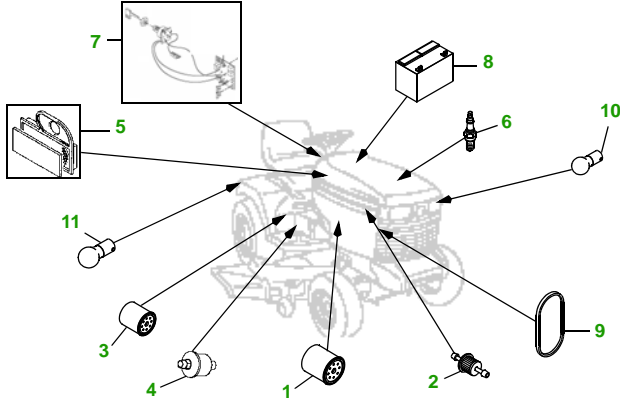

MAINTENANCE REMINDER SHEET

GX325 with 38" Deck

Garden Tractor

Tractor S/N

38" Deck

Deck S/N

Key	Part No.	Description
1	AM107423	ENGINE OIL FILTER
2	AM116304	FUEL FILTER IN-LINE
3	AM131102	TRANSAXLE OIL FILTER
4	M71341	HYDRAULIC FILTER
5	MIU10955	FOAM AIR FILTER ELEMENT
	M137556	PAPER AIR FILTER ELEMENT
6	TY6081	SPARK PLUG
7	AM131841	KEY
	AM132500	IGNITION MODULE
8	TY25881	BATTERY (DRY)

Key	Part No.	Description
9	M142499	BELT - TRACTION DRIVE
10	AD2062R	HEADLIGHT BULB
11	AR62407	WARNING LIGHT BULB
12	M82408	BLADE - LOW LIFT
	AM137324	KIT - SIDE DISCHARGE BLADE - STANDARD
	AM137326	KIT - BAGGING BLADE
	M112991	BLADE - MULCHING
13	M117608	BELT - PRIMARY
14	M82462	BELT - SECONDARY
15	AM133602	KIT - GAGE WHEEL

Service Recommendations

"As Needed" Parts

Qty	Part No	Item	Qty or Capacity	Change Interval in Hours
3	AM107423	Oil Filter	1	20/100/200
1	TY22076	2 1/2 Gal Turf Gard @ 10W30 Engine Oil	1.8 qt	20/50/100/200
2	AM131102	Transaxle Oil Filter	1	50/250
3	TY22000	1 Gal Low Vis Hygard	5.0 qt	50/250
2	M71341	Hydraulic Filter	1	50/250
1	AM116304	Fuel Filter	1	200
1	TY25081	1 Gal Cool Gard	3.3 qt	200
2	TY6341	JD Multi Purpose SD Polyurea Grease		As Needed