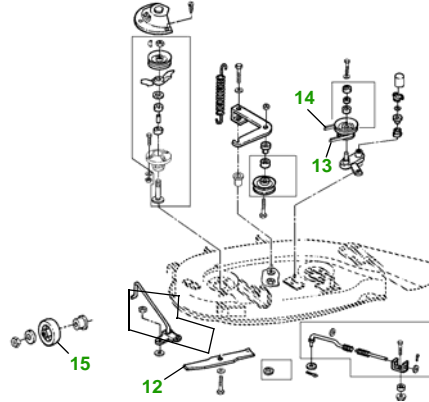

MAINTENANCE REMINDER SHEET

GX325 with 38" Deck

Garden Tractor

Tractor S/N

38" Deck

Deck S/N

Key	Part No.	Description
1	AM107423	ENGINE OIL FILTER
2	AM116304	FUEL FILTER IN-LINE
3	AM131102	TRANSAXLE OIL FILTER
4	M71341	HYDRAULIC FILTER
5	MIU10955	FOAM AIR FILTER ELEMENT
	M137556	PAPER AIR FILTER ELEMENT
6	TY6081	SPARK PLUG
7	AM131841	KEY
	AM132500	IGNITION MODULE
8	TY25881	BATTERY (DRY)

Key	Part No.	Description
9	M142499	BELT - TRACTION DRIVE
10	AD2062R	HEADLIGHT BULB
11	AR62407	WARNING LIGHT BULB
12	M82408	BLADE - LOW LIFT
	AM137324	KIT - SIDE DISCHARGE BLADE - STANDARD
	AM137326	KIT - BAGGING BLADE
	M112991	BLADE - MULCHING
13	M117608	BELT - PRIMARY
14	M82462	BELT - SECONDARY
15	AM133602	KIT - GAGE WHEEL

Service Recommendations

"As Needed" Parts

Qty	Part No	Item	Qty or Capacity	Change Interval in Hours
3	AM107423	Oil Filter	1	20/100/200
1	TY22076	2 1/2 Gal Turf Gard @ 10W30 Engine Oil	1.8 qt	20/50/100/200
2	AM131102	Transaxle Oil Filter	1	50/250
3	TY22000	1 Gal Low Vis Hygard	5.0 qt	50/250
2	M71341	Hydraulic Filter	1	50/250
1	AM116304	Fuel Filter	1	200
1	TY25081	1 Gal Cool Gard	3.3 qt	200
2	TY6341	JD Multi Purpose SD Polyurea Grease		As Needed

Qty	Part No	Item
1	MIU10955	Air Filter Element - Foam
1	M137556	Air Filter Element - Paper
2	TY6081	Spark Plug
2	M82408	Blade - Low Lift
1	AM137324	Kit - Side Discharge Blade - Standard
1	AM137326	Kit - Bagging Blade
2	M112991	Blade - Mulching
1	M142499	Belt - Traction Drive
1	M117608	Belt - Primary
1	M82462	Belt - Secondary
1	AM131841	Key
1	AM115497	Fuel Cap
1	TY130907	Mower Deck Leveling Gauge
1	TY26183	Grease Gun