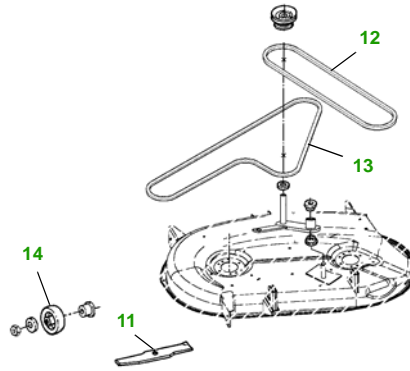

MAINTENANCE REMINDER SHEET

GX325 with 42C Deck

Garden Tractor

Tractor S/N

42" Convertible Deck

Deck S/N

Key	Part No.	Description
1	AM107423	ENGINE OIL FILTER
2	AM116304	FUEL FILTER IN-LINE
3	AM131102	TRANSAXLE OIL FILTER
4	M71341	HYDRAULIC FILTER
5	MIU10955	FOAM AIR FILTER ELEMENT
	M137556	PAPER AIR FILTER ELEMENT
6	TY6081	SPARK PLUG
7	AM131841	KEY
	AM132500	IGNITION MODULE
8	TY25881	BATTERY (DRY)

Key	Part No.	Description
9	M142499	BELT - TRACTION DRIVE
10	AD2062R	HEADLIGHT BULB
11	AR62407	WARNING LIGHT BULB
12	M139975	BLADE - MULCHING
	M148613	BLADE - STANDARD
	M139977	BLADE - HIGH LIFT
13	M143019	BELT - PRIMARY
14	M43820	BELT - SECONDARY
15	AM133602	KIT - GAGE WHEEL