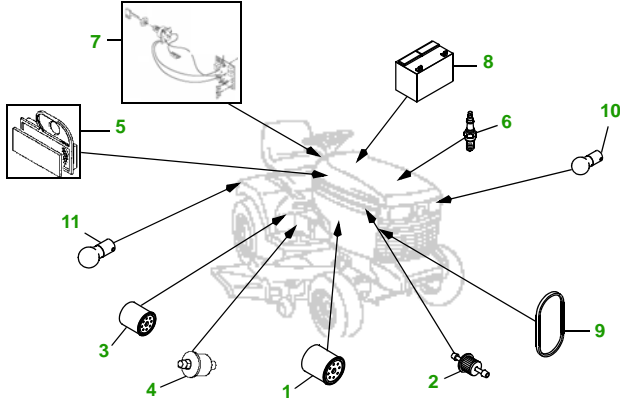

MAINTENANCE REMINDER SHEET

GX325 with 42C Deck

Garden Tractor

Tractor S/N

42" Convertible Deck

Deck S/N

Key	Part No.	Description
1	AM107423	ENGINE OIL FILTER
2	AM116304	FUEL FILTER IN-LINE
3	AM131102	TRANSAXLE OIL FILTER
4	M71341	HYDRAULIC FILTER
5	MIU10955	FOAM AIR FILTER ELEMENT
	M137556	PAPER AIR FILTER ELEMENT
6	TY6081	SPARK PLUG
7	AM131841	KEY
	AM132500	IGNITION MODULE
8	TY25881	BATTERY (DRY)

Key	Part No.	Description
9	M142499	BELT - TRACTION DRIVE
10	AD2062R	HEADLIGHT BULB
11	AR62407	WARNING LIGHT BULB
12	M139975	BLADE - MULCHING
	M148613	BLADE - STANDARD
	M139977	BLADE - HIGH LIFT
13	M143019	BELT - PRIMARY
14	M43820	BELT - SECONDARY
15	AM133602	KIT - GAGE WHEEL

Service Recommendations

"As Needed" Parts

Qty	Part No	Item	Qty or Capacity	Change Interval in Hours
3	AM107423	Oil Filter	1	20/100/200
1	TY22076	2 1/2 Gal Turf Gard @ 10W30 Engine Oil	1.8 qt	20/50/100/200
2	AM131102	Transaxle Oil Filter	1	50/250
3	TY22000	1 Gal Low Vis Hygard	5.0 qt	50/250
2	M71341	Hydraulic Filter	1	50/250
1	AM116304	Fuel Filter	1	200
1	TY25081	1 Gal Cool Gard	3.3 qt	200
2	TY6341	JD Multi Purpose SD Polyurea Grease		As Needed