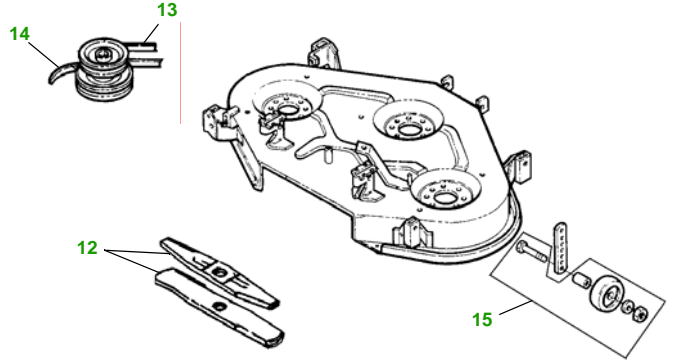

MAINTENANCE REMINDER SHEET

GX325 with 44M Deck

Garden Tractor

Tractor S/N

44" Mulching Deck

Deck S/N

| Key | Part No. | Description |
|-----|----------|--------------------------|
| 1 | AM107423 | ENGINE OIL FILTER |
| 2 | AM116304 | FUEL FILTER IN-LINE |
| 3 | AM131102 | TRANSAXLE OIL FILTER |
| 4 | M71341 | HYDRAULIC FILTER |
| 5 | MIU10955 | FOAM AIR FILTER ELEMENT |
| | M137556 | PAPER AIR FILTER ELEMENT |
| 6 | TY6081 | SPARK PLUG |
| 7 | AM131841 | KEY |
| | AM132500 | IGNITION MODULE |

| Key | Part No. | Description |
|-----|----------|---------------------------|
| 8 | TY25881 | BATTERY (DRY) |
| 9 | M142499 | BELT - TRACTION DRIVE |
| 10 | AD2062R | HEADLIGHT BULB |
| 11 | AR62407 | WARNING LIGHT BULB |
| 12 | M119798 | BLADE - MULCHING LOW LIFT |
| | M119799 | BLADE - MULCHING |
| | M121589 | BLADE - DISCHARGE |
| 13 | M119696 | BELT - PRIMARY |
| 14 | M115776 | BELT - SECONDARY |
| 15 | AM133602 | KIT - GAGE WHEEL |