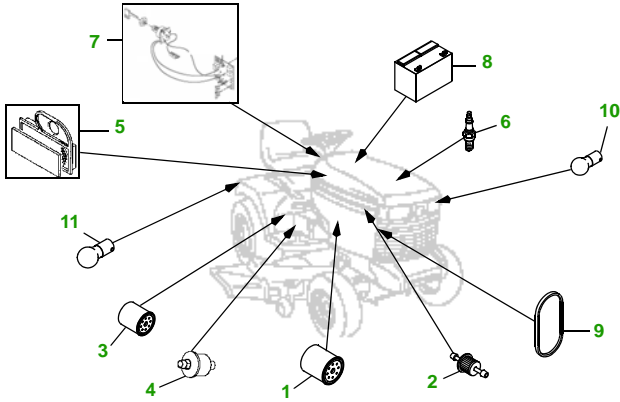

MAINTENANCE REMINDER SHEET

GX325 with 44M Deck

Garden Tractor

Tractor S/N

44" Mulching Deck

Deck S/N

| Key | Part No. | Description |
|-----|----------|--------------------------|
| 1 | AM107423 | ENGINE OIL FILTER |
| 2 | AM116304 | FUEL FILTER IN-LINE |
| 3 | AM131102 | TRANSAXLE OIL FILTER |
| 4 | M71341 | HYDRAULIC FILTER |
| 5 | MIU10955 | FOAM AIR FILTER ELEMENT |
| | M137556 | PAPER AIR FILTER ELEMENT |
| 6 | TY6081 | SPARK PLUG |
| 7 | AM131841 | KEY |
| | AM132500 | IGNITION MODULE |

| Key | Part No. | Description |
|-----|----------|---------------------------|
| 8 | TY25881 | BATTERY (DRY) |
| 9 | M142499 | BELT - TRACTION DRIVE |
| 10 | AD2062R | HEADLIGHT BULB |
| 11 | AR62407 | WARNING LIGHT BULB |
| 12 | M119798 | BLADE - MULCHING LOW LIFT |
| | M119799 | BLADE - MULCHING |
| | M121589 | BLADE - DISCHARGE |
| 13 | M119696 | BELT - PRIMARY |
| 14 | M115776 | BELT - SECONDARY |
| 15 | AM133602 | KIT - GAGE WHEEL |

Service Recommendations

"As Needed" Parts

| Qty | Part No | Item | Qty or Capacity | Change Interval in Hours |
|-----|----------|---------------------------------------|-----------------|--------------------------|
| 3 | AM107423 | Oil Filter | 1 | 20/100/200 |
| 1 | TY22076 | 2 1/2 Gal Turf Gard® 10W30 Engine Oil | 1.8 qt | 20/50/100/200 |
| 2 | AM131102 | Transaxle Oil Filter | 1 | 50/250 |
| 3 | TY22000 | 1 Gal Low Vis Hygard | 5.0 qt | 50/250 |
| 2 | M71341 | Hydraulic Filter | 1 | 50/250 |
| 1 | AM116304 | Fuel Filter | 1 | 200 |
| 1 | TY25081 | 1 Gal Cool Gard | 3.3 qt | 200 |
| 2 | TY6341 | JD Multi Purpose SD Polyurea Grease | | As Needed |