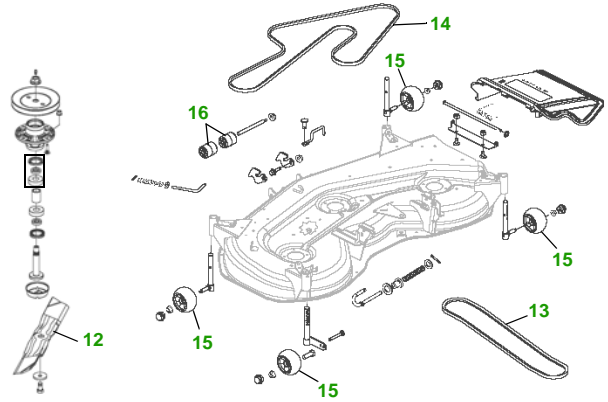

MAINTENANCE REMINDER SHEET

GX325 with 48C Deck

Garden Tractor

Tractor S/N

48" Convertible Deck

Deck S/N

Key	Part No.	Description
1	AM107423	ENGINE OIL FILTER
2	AM116304	FUEL FILTER IN-LINE
3	AM131102	TRANSAXLE OIL FILTER
4	M71341	HYDRAULIC FILTER
5	MIU10955	FOAM AIR FILTER ELEMENT
	M137556	PAPER AIR FILTER ELEMENT
6	TY6081	SPARK PLUG
7	AM131841	KEY
	AM132500	IGNITION MODULE
8	TY25881	BATTERY (DRY)

Key	Part No.	Description
9	M142499	BELT - TRACTION DRIVE
10	AD2062R	HEADLIGHT BULB
11	AR62407	WARNING LIGHT BULB
12	M145476	BLADE - STANDARD
	M127673	BLADE - MULCHING
13	M143019	BELT - PRIMARY
14	M154958	BELT - SECONDARY
15	AM125172	KIT - GAGE WHEEL
16	M113955	ROLLER