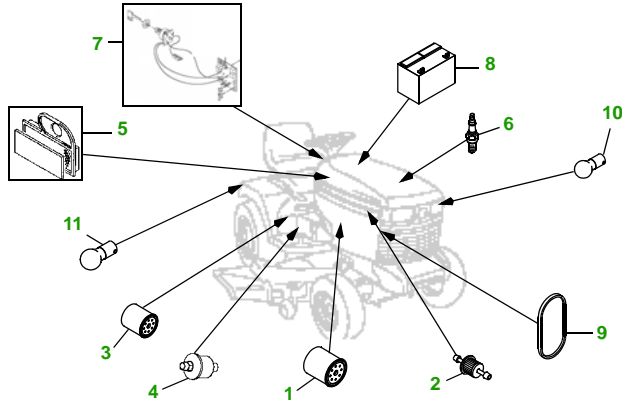

MAINTENANCE REMINDER SHEET

GX325 with 48C Deck

Garden Tractor

Tractor S/N

48" Convertible Deck

Deck S/N

Key	Part No.	Description
1	AM107423	ENGINE OIL FILTER
2	AM116304	FUEL FILTER IN-LINE
3	AM131102	TRANSAXLE OIL FILTER
4	M71341	HYDRAULIC FILTER
5	MIU10955	FOAM AIR FILTER ELEMENT
	M137556	PAPER AIR FILTER ELEMENT
6	TY6081	SPARK PLUG
7	AM131841	KEY
	AM132500	IGNITION MODULE
8	TY25881	BATTERY (DRY)

Key	Part No.	Description
9	M142499	BELT - TRACTION DRIVE
10	AD2062R	HEADLIGHT BULB
11	AR62407	WARNING LIGHT BULB
12	M145476	BLADE - STANDARD
	M127673	BLADE - MULCHING
13	M143019	BELT - PRIMARY
14	M154958	BELT - SECONDARY
15	AM125172	KIT - GAGE WHEEL
16	M113955	ROLLER

Service Recommendations

"As Needed" Parts

Qty	Part No	Item	Qty or Capacity	Change Interval in Hours
3	AM107423	Oil Filter	1	20/100/200
1	TY22076	2 1/2 Gal Turf Gard @ 10W30 Engine Oil	1.8 qt	20/50/100/200
2	AM131102	Transaxle Oil Filter	1	50/250
3	TY22000	1 Gal Low Vis Hygard	5.0 qt	50/250
2	M71341	Hydraulic Filter	1	50/250
1	AM116304	Fuel Filter	1	200
1	TY25081	1 Gal Cool Gard	3.3 qt	200
2	TY6341	JD Multi Purpose SD Polyurea Grease		As Needed