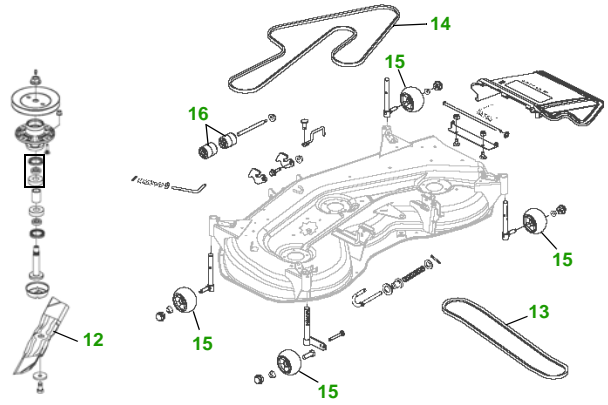

### 54" Convertible Deck

Deck S/N

Key	Part No.	Description
1	AM107423	.....ENGINE OIL FILTER
2	AM116304	.....FUEL FILTER IN-LINE
3	AM131102	.....TRANSAXLE OIL FILTER
4	M71341	.....HYDRAULIC FILTER
5	MIU10955	.....FOAM AIR FILTER ELEMENT
	M137556	.....PAPER AIR FILTER ELEMENT
6	TY6081	.....SPARK PLUG
7	AM131841	.....KEY
	AM132500	.....IGNITION MODULE
8	TY25881	.....BATTERY (DRY)

Key	Part No.	Description
9	M142499	.....BELT - TRACTION DRIVE
10	AD2062R	.....HEADLIGHT BULB
11	AR62407	.....WARNING LIGHT BULB
12	M143520	.....BLADE - STANDARD
	M145516	.....BLADE - MULCHING
13	M143019	.....BELT - PRIMARY
14	M154960	.....BELT - SECONDARY
15	AM125172	.....KIT - GAGE WHEEL
16	M113955	.....ROLLER