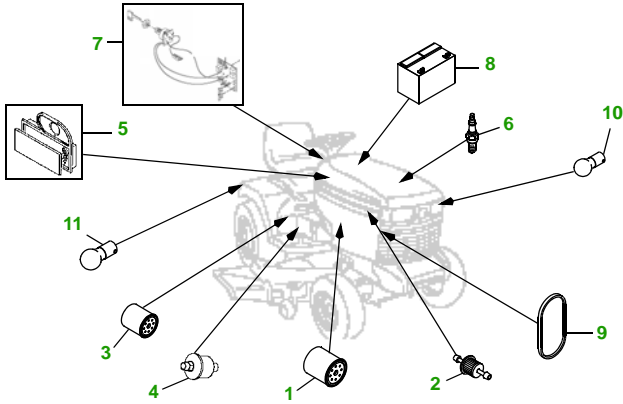

MAINTENANCE REMINDER SHEET

GX325 with 54C Deck

Garden Tractor

Tractor S/N