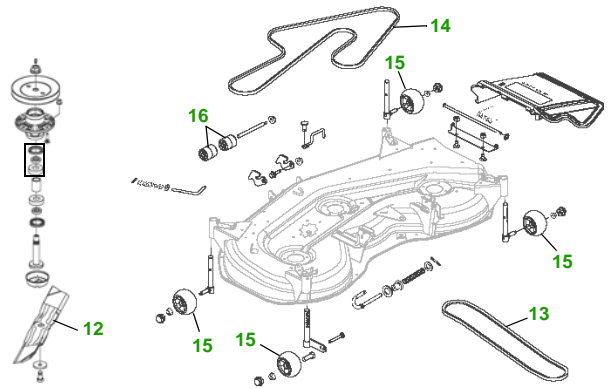

MAINTENANCE REMINDER SHEET

GX335 with 48C Deck

Garden Tractor

Tractor S/N

48" Convertible Deck

Deck S/N

Key	Part No.	Description
1	AM107423	ENGINE OIL FILTER
2	AM116304	FUEL FILTER IN-LINE
3	AM131102	TRANSAXLE OIL FILTER
4	M71341	HYDRAULIC FILTER
5	M76076	FOAM AIR FILTER ELEMENT
	M76077	PAPER AIR FILTER ELEMENT
6	M802138	SPARK PLUG
7	AM131841	KEY
	AM132500	IGNITION MODULE
8	TY25881	BATTERY (DRY)

Key	Part No.	Description
9	M142499	BELT - TRACTION DRIVE
10	AD2062R	HEADLIGHT BULB
11	AR62407	WARNING LIGHT BULB
12	M145476	BLADE - STANDARD
	M127673	BLADE - MULCHING
13	M143019	BELT - PRIMARY
14	M154958	BELT - SECONDARY
15	AM125172	KIT - GAGE WHEEL
16	M113955	ROLLER