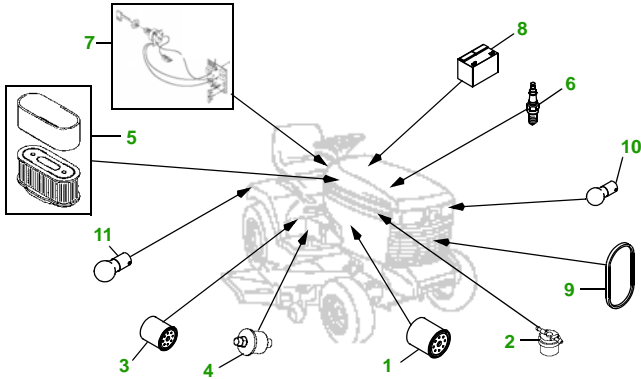

MAINTENANCE REMINDER SHEET

GX335 with 48C Deck

Garden Tractor

Tractor S/N

48" Convertible Deck

Deck S/N

Key	Part No.	Description
1	AM107423	ENGINE OIL FILTER
2	AM116304	FUEL FILTER IN-LINE
3	AM131102	TRANSAXLE OIL FILTER
4	M71341	HYDRAULIC FILTER
5	M76076	FOAM AIR FILTER ELEMENT
	M76077	PAPER AIR FILTER ELEMENT
6	M802138	SPARK PLUG
7	AM131841	KEY
	AM132500	IGNITION MODULE
8	TY25881	BATTERY (DRY)

Key	Part No.	Description
9	M142499	BELT - TRACTION DRIVE
10	AD2062R	HEADLIGHT BULB
11	AR62407	WARNING LIGHT BULB
12	M145476	BLADE - STANDARD
	M127673	BLADE - MULCHING
13	M143019	BELT - PRIMARY
14	M154958	BELT - SECONDARY
15	AM125172	KIT - GAGE WHEEL
16	M113955	ROLLER

Service Recommendations

"As Needed" Parts

Qty	Part No	Item	Qty or Capacity	Change Interval in Hours
3	AM107423	Oil Filter	1	20/100/200
1	TY22076	2 1/2 Gal Turf Gard @ 10W30 Engine Oil	1.8 qt	20/50/100/200
2	AM131102	Transaxle Oil Filter	1	50/250
3	TY22000	1 Gal Low Vis Hygard	5.0 qt	50/250
2	M71341	Hydraulic Filter	1	50/250
1	AM116304	Fuel Filter	1	200
1	TY25081	1 Gal Cool Gard	3.3 qt	200
2	TY6341	JD Multi Purpose SD Polyurea Grease		As Needed