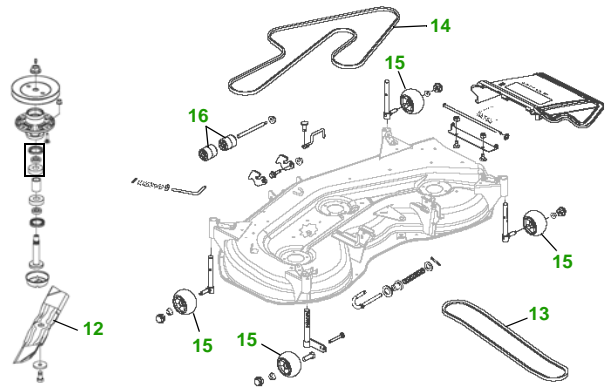

MAINTENANCE REMINDER SHEET

GX335 with 54C Deck

Garden Tractor

Tractor S/N

54" Convertible Deck

Deck S/N

Key	Part No.	Description
1	AM107423	ENGINE OIL FILTER
2	AM116304	FUEL FILTER IN-LINE
3	AM131102	TRANSAXLE OIL FILTER
4	M71341	HYDRAULIC FILTER
5	M76076	FOAM AIR FILTER ELEMENT
	M76077	PAPER AIR FILTER ELEMENT
6	M802138	SPARK PLUG
7	AM131841	KEY
	AM132500	IGNITION MODULE
8	TY25881	BATTERY (DRY)

Key	Part No.	Description
9	M142499	BELT - TRACTION DRIVE
10	AD2062R	HEADLIGHT BULB
11	AR62407	WARNING LIGHT BULB
12	M143520	BLADE - STANDARD
	M145516	BLADE - MULCHING
13	M143019	BELT - PRIMARY
14	M154960	BELT - SECONDARY
15	AM125172	KIT - GAGE WHEEL
16	M113955	ROLLER