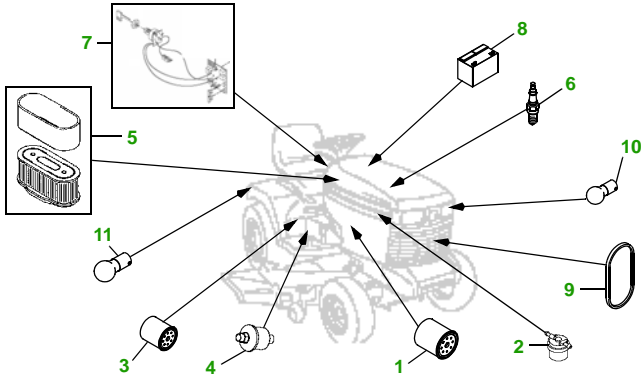

MAINTENANCE REMINDER SHEET

GX335 with 54C Deck

Garden Tractor

Tractor S/N

54" Convertible Deck

Deck S/N

Key	Part No.	Description
1	AM107423	ENGINE OIL FILTER
2	AM116304	FUEL FILTER IN-LINE
3	AM131102	TRANSAXLE OIL FILTER
4	M71341	HYDRAULIC FILTER
5	M76076	FOAM AIR FILTER ELEMENT
	M76077	PAPER AIR FILTER ELEMENT
6	M802138	SPARK PLUG
7	AM131841	KEY
	AM132500	IGNITION MODULE
8	TY25881	BATTERY (DRY)

Key	Part No.	Description
9	M142499	BELT - TRACTION DRIVE
10	AD2062R	HEADLIGHT BULB
11	AR62407	WARNING LIGHT BULB
12	M143520	BLADE - STANDARD
	M145516	BLADE - MULCHING
13	M143019	BELT - PRIMARY
14	M154960	BELT - SECONDARY
15	AM125172	KIT - GAGE WHEEL
16	M113955	ROLLER

Service Recommendations

"As Needed" Parts

Qty	Part No	Item	Qty or Capacity	Change Interval in Hours
3	AM107423	Oil Filter	1	20/100/200
1	TY22076	2 1/2 Gal Turf Gard® 10W30 Engine Oil	1.8 qt	20/50/100/200
2	AM131102	Transaxle Oil Filter	1	50/250
3	TY22000	1 Gal Low Vis Hygard	5.0 qt	50/250
2	M71341	Hydraulic Filter	1	50/250
1	AM116304	Fuel Filter	1	200
1	TY25081	1 Gal Cool Gard	3.3 qt	200
2	TY6341	JD Multi Purpose SD Polyurea Grease		As Needed