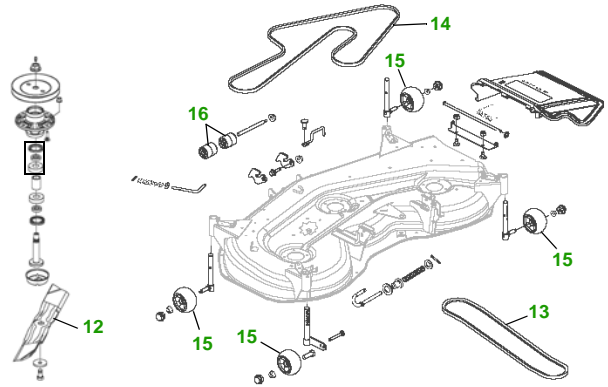

## GX345 with 48C Deck

### 48" Convertible Deck

Deck S/N

Key	Part No.	Description
1	AM107423	ENGINE OIL FILTER
2	AM116304	FUEL FILTER IN-LINE
3	AM131102	TRANSAXLE OIL FILTER
4	AM120916	HYDRAULIC FILTER
5	M76076	FOAM AIR FILTER ELEMENT
	M76077	PAPER AIR FILTER ELEMENT
6	M802138	SPARK PLUG
7	AM131841	KEY
	AM132500	IGNITION MODULE
8	TY25881	BATTERY (DRY)

Key	Part No.	Description
9	M142499	BELT - TRACTION DRIVE
10	AD2062R	HEADLIGHT BULB
11	AR62407	WARNING LIGHT BULB
12	M145476	BLADE - STANDARD
	M127673	BLADE - MULCHING
13	M143019	BELT - PRIMARY
14	M154958	BELT - SECONDARY
15	AM125172	KIT - GAGE WHEEL
16	M113955	ROLLER