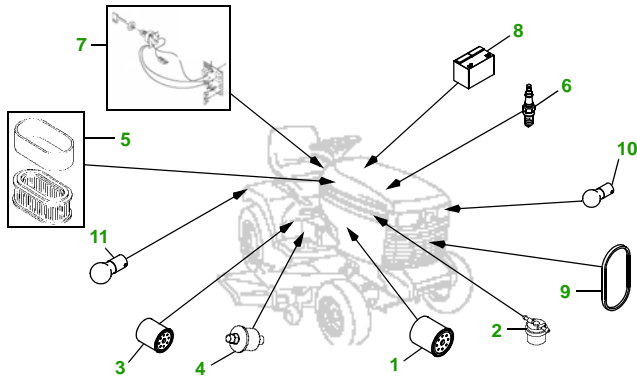

MAINTENANCE REMINDER SHEET

GX345 with 48C Deck

Garden Tractor

Tractor S/N