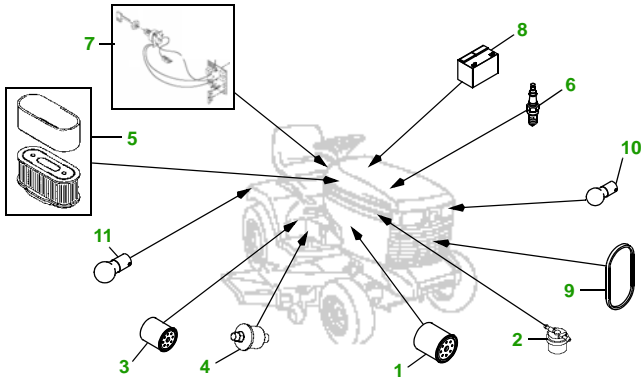

MAINTENANCE REMINDER SHEET

GX345 with 54C Deck

Garden Tractor

Tractor S/N

54" Convertible Deck

Deck S/N

Key	Part No.	Description
1	AM107423	ENGINE OIL FILTER
2	AM116304	FUEL FILTER IN-LINE
3	AM131102	TRANSAXLE OIL FILTER
4	AM120916	HYDRAULIC FILTER
5	M76076	FOAM AIR FILTER ELEMENT
	M76077	PAPER AIR FILTER ELEMENT
6	M802138	SPARK PLUG
7	AM131841	KEY
	AM132500	IGNITION MODULE
8	TY25881	BATTERY (DRY)

Key	Part No.	Description
9	M142499	BELT - TRACTION DRIVE
10	AD2062R	HEADLIGHT BULB
11	AR62407	WARNING LIGHT BULB
12	M143520	BLADE - STANDARD
	M145516	BLADE - MULCHING
13	M143019	BELT - PRIMARY
14	M154960	BELT - SECONDARY
15	AM125172	KIT - GAGE WHEEL
16	M113955	ROLLER

Service Recommendations

"As Needed" Parts

Qty	Part No	Item	Qty or Capacity	Change Interval in Hours
3	AM107423	Oil Filter	1	50/100/200
1	TY22076	2 1/2 Gal Turf Gard @ 10W30 Engine Oil	2.0 qt	50/100/200
2	AM131102	Transaxle Oil Filter	1	50/250
3	TY22000	1 Gal Low Vis Hygard	5.0 qt	50/250
2	AM120916	Hydraulic Filter	1	50/250
1	AM116304	Fuel Filter	1	200
1	TY25081	1 Gal Cool Gard	3.3 qt	200
2	TY6341	JD Multi Purpose SD Polyurea Grease		As Needed