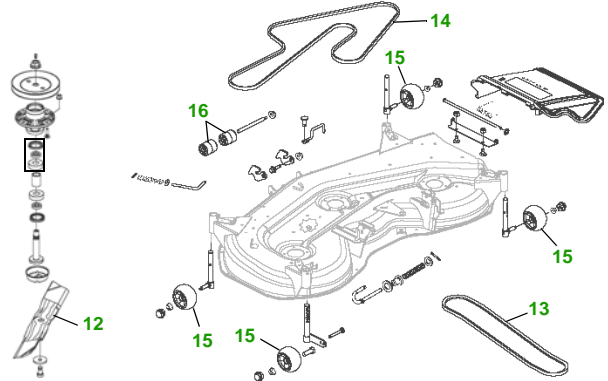

MAINTENANCE REMINDER SHEET

GX345 with 54C Deck

Garden Tractor

Tractor S/N

54" Convertible Deck

Deck S/N

Key	Part No.	Description
1	AM107423	ENGINE OIL FILTER
2	AM116304	FUEL FILTER IN-LINE
3	AM131102	TRANSAXLE OIL FILTER
4	AM120916	HYDRAULIC FILTER
5	M76076	FOAM AIR FILTER ELEMENT
	M76077	PAPER AIR FILTER ELEMENT
6	M802138	SPARK PLUG
7	AM131841	KEY
	AM132500	IGNITION MODULE
8	TY25881	BATTERY (DRY)

Key	Part No.	Description
9	M142499	BELT - TRACTION DRIVE
10	AD2062R	HEADLIGHT BULB
11	AR62407	WARNING LIGHT BULB
12	M143520	BLADE - STANDARD
	M145516	BLADE - MULCHING
13	M143019	BELT - PRIMARY
14	M154960	BELT - SECONDARY
15	AM125172	KIT - GAGE WHEEL
16	M113955	ROLLER