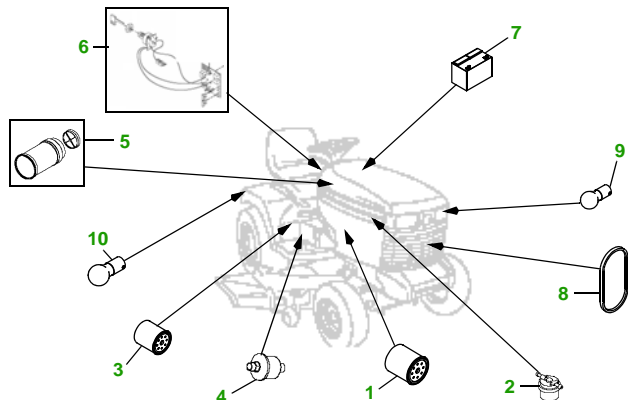

MAINTENANCE REMINDER SHEET

GX355 with 48C Deck

Garden Tractor

Tractor S/N