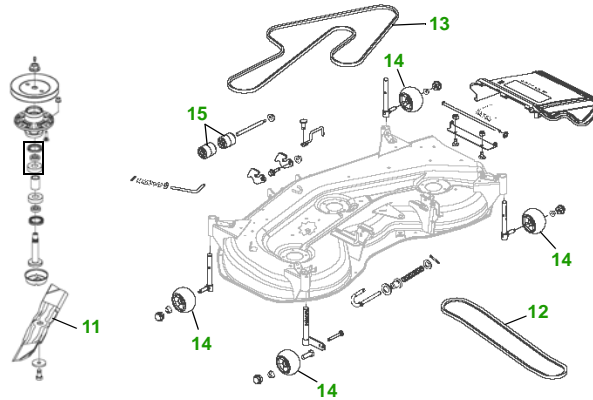

## GX355 with 48C Deck

### 48" Convertible Deck

**Deck S/N**

Key	Part No.	Description
1	M806418.....	ENGINE OIL FILTER
2	M807152.....	FUEL FILTER IN-LINE
3	AM131102 .....	TRANSAXLE OIL FILTER
4	M71341.....	HYDRAULIC FILTER
5	AM130295 .....	AIR FILTER ELEMENT (SOLD AS SET ONLY)
6	AM131841 .....	KEY
	AM132500 .....	IGNITION MODULE
7	TY25876.....	BATTERY (DRY)
8	M142499.....	BELT - TRACTION DRIVE

Key	Part No.	Description
9	AD2062R .....	HEADLIGHT BULB
10	AR62407.....	WARNING LIGHT BULB
11	M145476.....	BLADE - STANDARD
	M127673.....	BLADE - MULCHING
12	M143019.....	BELT - PRIMARY
13	M154958.....	BELT - SECONDARY
14	AM125172 .....	KIT - GAGE WHEEL
15	M113955 .....	ROLLER